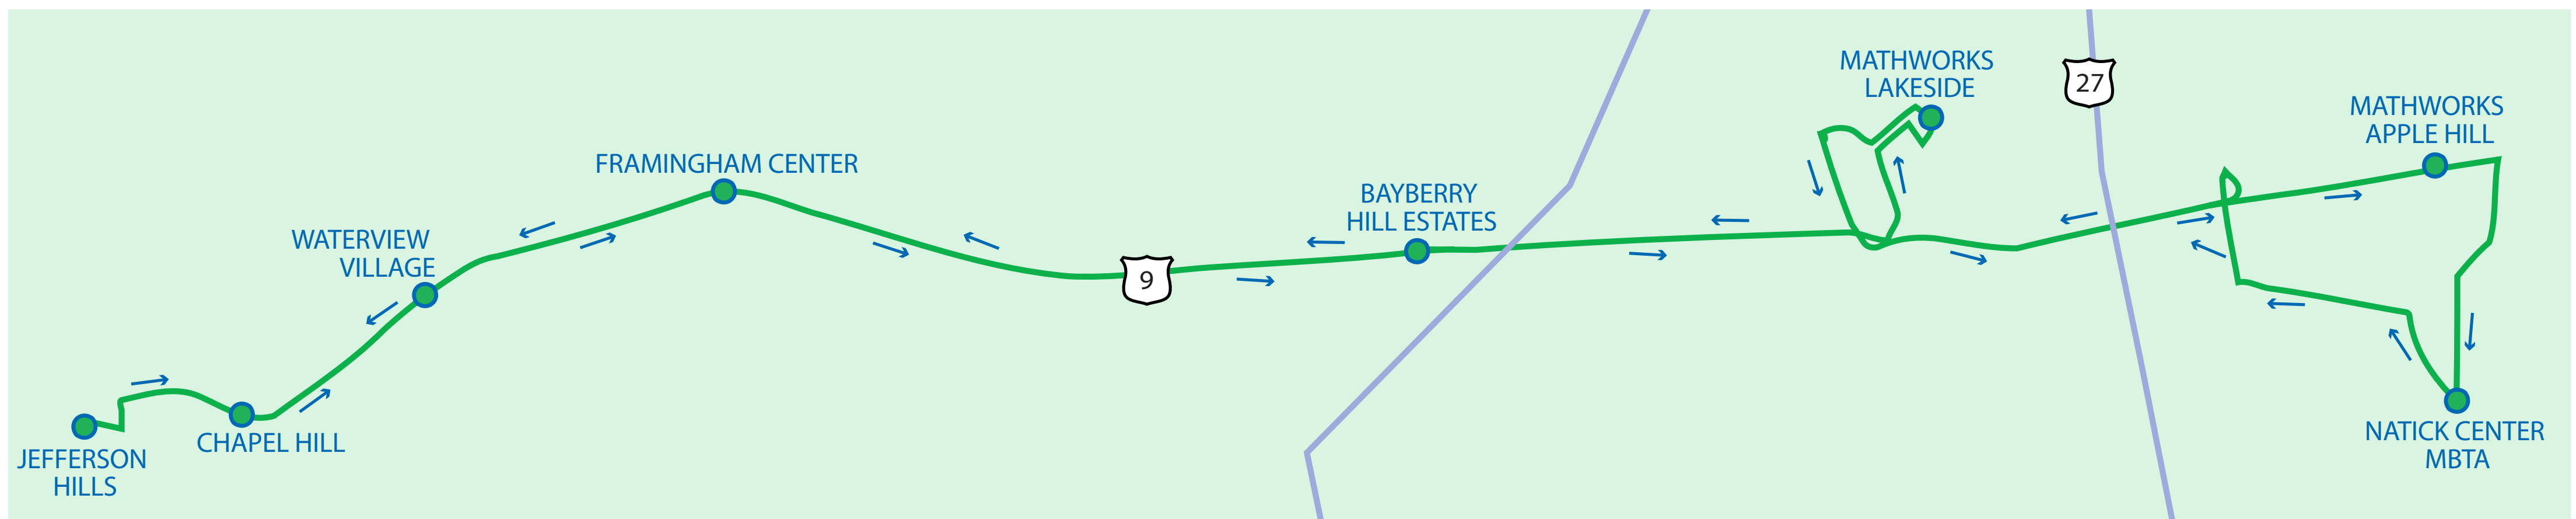

Express Commuter Service ONLY

MW
Framingham

MetroWest Regional Transit Authority MathWorks Framingham Shuttle

MW

This shuttle is designed specifically for MathWorks employees going to or from the Natick Center train station and along Route 9 to both MathWorks Campuses during commuter hours.

No Commuter Shuttle service is provided on holidays.

For full details, please visit the MWRTA Holiday Policy at www.mwrta.com/holidays.

Schedule times are approximate - please be at the bus stop 5 - 10 minutes prior to ensure not missing the bus.

MWRTA Customer Service:

(508) 935-2222

Blandin Hub: 15 Blandin Ave.

Framingham, MA 01702

www.mwrta.com

@MWRTA

@MetroWestRTA

Scan the QR code below with your smartphone to be directed to the MWRTA Routes and Schedules website.

Please visit www.mwrta.com to download this schedule.

MathWorks Framingham Shuttle

Effective: November 6, 2023

This schedule is subject to revision.

Eastbound	AM		
Blandin Hub (15 Blandin Ave.)	6:45		
The Green at 9/90 Apartments	7:00	8:15	9:02
Chapel Hill	7:01	8:16	9:03
Waterview Village	7:09	8:23	9:08
Bayberry Hill Estate	7:19	8:32	9:16
MathWorks Lakeside	7:25	8:38	9:23
MathWorks Apple Hill	7:32	8:44	9:30
Natick Center MBTA	7:45 OB Train		

Eastbound	PM			
Blandin Hub (15 Blandin Ave.)	4:15			
The Green at 9/90 Apartments		5:05	6:00	6:55
Chapel Hill		5:06	6:01	6:56
Waterview Village		5:09	6:05	7:00
Bayberry Hill Estate		5:14	6:10	7:05
MathWorks Apple Hill	4:25	5:22	6:17	7:12

Westbound	AM		
MathWorks Lakeside	7:58		
Framingham Center	8:06	8:54	
The Green at 9/90 Apartments	8:12	9:00	
Blandin Hub (15 Blandin Ave.)			9:45

Westbound	PM			
MathWorks Lakeside	4:35	5:30	6:25	7:20
Framingham Center	4:50	5:45	6:45	7:30
The Green at 9/90 Apartments	5:00	5:55	6:55	7:35
Blandin Hub (15 Blandin Ave.)				7:45

Riders going to the Apple Hill Campus from the 7:45 AM train should take the Natick Commuter Shuttle visit www.mwrta.com/routes/commuter-shuttles for schedules.

Information

- ~This shuttle runs express between stops.
- ~This shuttle is intended to meet the above MBTA Commuter Rail arrivals and departures. Buses may be subjected to delays in above destination times due to train delays.
- ~Commuters along the MathWorks Express Shuttle route may request additional bus stop locations to be considered for future schedule revisions.