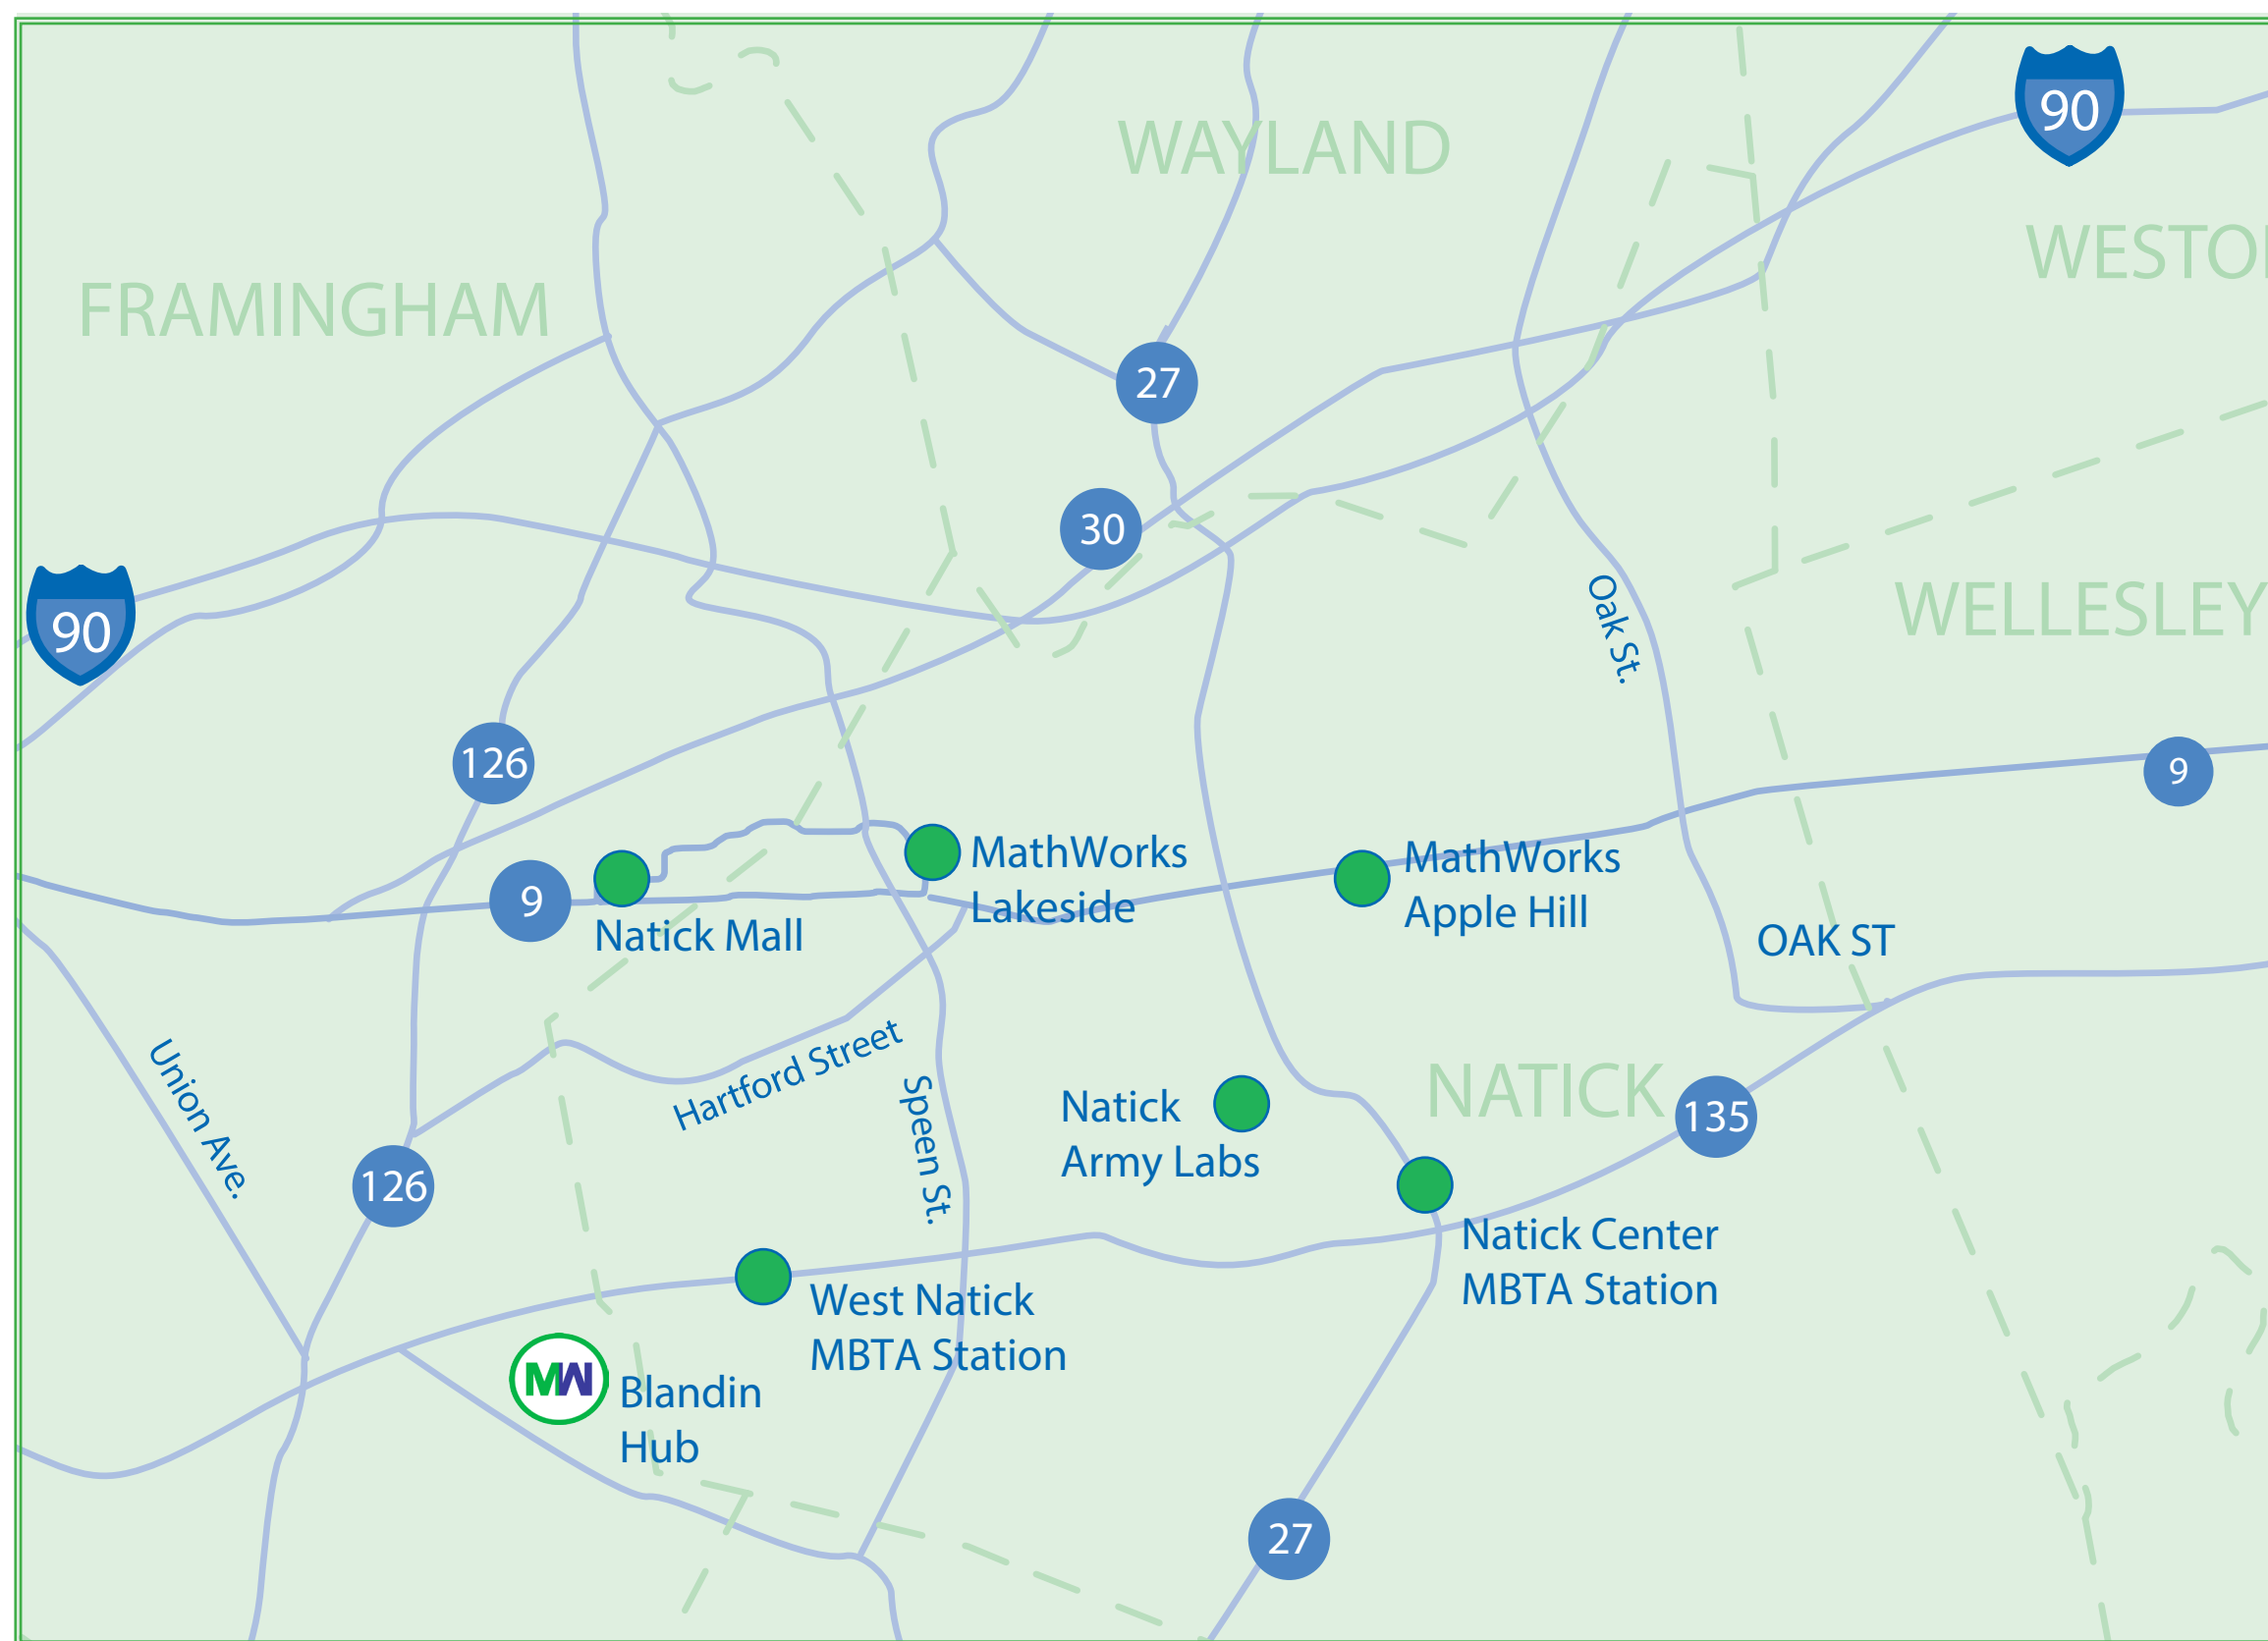

**MW
Natick**

Express Commuter Service ONLY

MetroWest Regional Transit Authority

MathWorks Natick Commuter Shuttle

Visit www.mwrta.com for service announcements.

MWRTA Blandin Hub: 15 Blandin Ave., Framingham MA 01702

This route was designed specifically for commuters going to or from designated work areas and the train station during regular work hours.

Scan the QR code below with your smartphone to be directed to the MWRTA Routes and Schedules website.

For up to the minute bus information call the MWRTA at 508-935-2222 or visit www.mwrta.com for GPS tracking.

No Commuter Shuttle service is provided on holidays. For full details, please visit the MWRTA Holiday Policy at www.mwrta.com/holidays.

Schedule times are approximate - please be at the bus stop 5 - 10 minutes prior to ensure not missing the bus.

MathWorks Natick Shuttle (Weekday Service)

Effective: March 24, 2025

This schedule is subject to revision.

AM SCHEDULE

Blandin Hub	6:30
W. Natick MBTA via Kendall Plaza	6:40
Natick Center MBTA	OB 6:55
	IB: 6:45
Natick Army Labs	7:05
MathWorks Apple Hill	7:10
MathWorks Lakeside	7:20
Natick Center MBTA*	OB 7:45
	IB: 7:35
Natick Army Labs	7:50
MathWorks Apple Hill	7:56
W. Natick MBTA via Kendall Plaza	IB: 7:54
MathWorks Apple Hill	8:16
Natick Center MBTA	OB 8:39
Natick Army Labs	8:44
MathWorks Lakeside	8:51
MathWorks Apple Hill	8:58
Natick Center MBTA	9:03
Blandin Hub	9:15

* Lakeside Employees should take the MathWorks Express Shuttle.

PM SCHEDULE

Blandin Hub	4:00
MathWorks Lakeside	4:15
MathWorks Apple Hill	4:20
Natick Army Labs	4:30
Natick Center MBTA	IB: 4:50*
	OB: 4:52*
MathWorks Apple Hill	4:45
MathWorks Lakeside	4:55
W. Natick MBTA via Kendall Plaza	OB: 5:18*
	IB: 5:25*
MathWorks Apple Hill	5:20
Natick Center MBTA	IB: 5:30*
	OB: 5:41*
MathWorks Apple Hill	5:30
MathWorks Lakeside	5:40
Natick Mall (Wegmans)	5:55
MathWorks Lakeside	6:05
MathWorks Apple Hill	6:15
Natick Center MBTA	IB 6:35*
	OB 6:27*
W. Natick MBTA via Kendall Plaza	6:25
Blandin Hub	6:30

* PM train times are **drop off only**