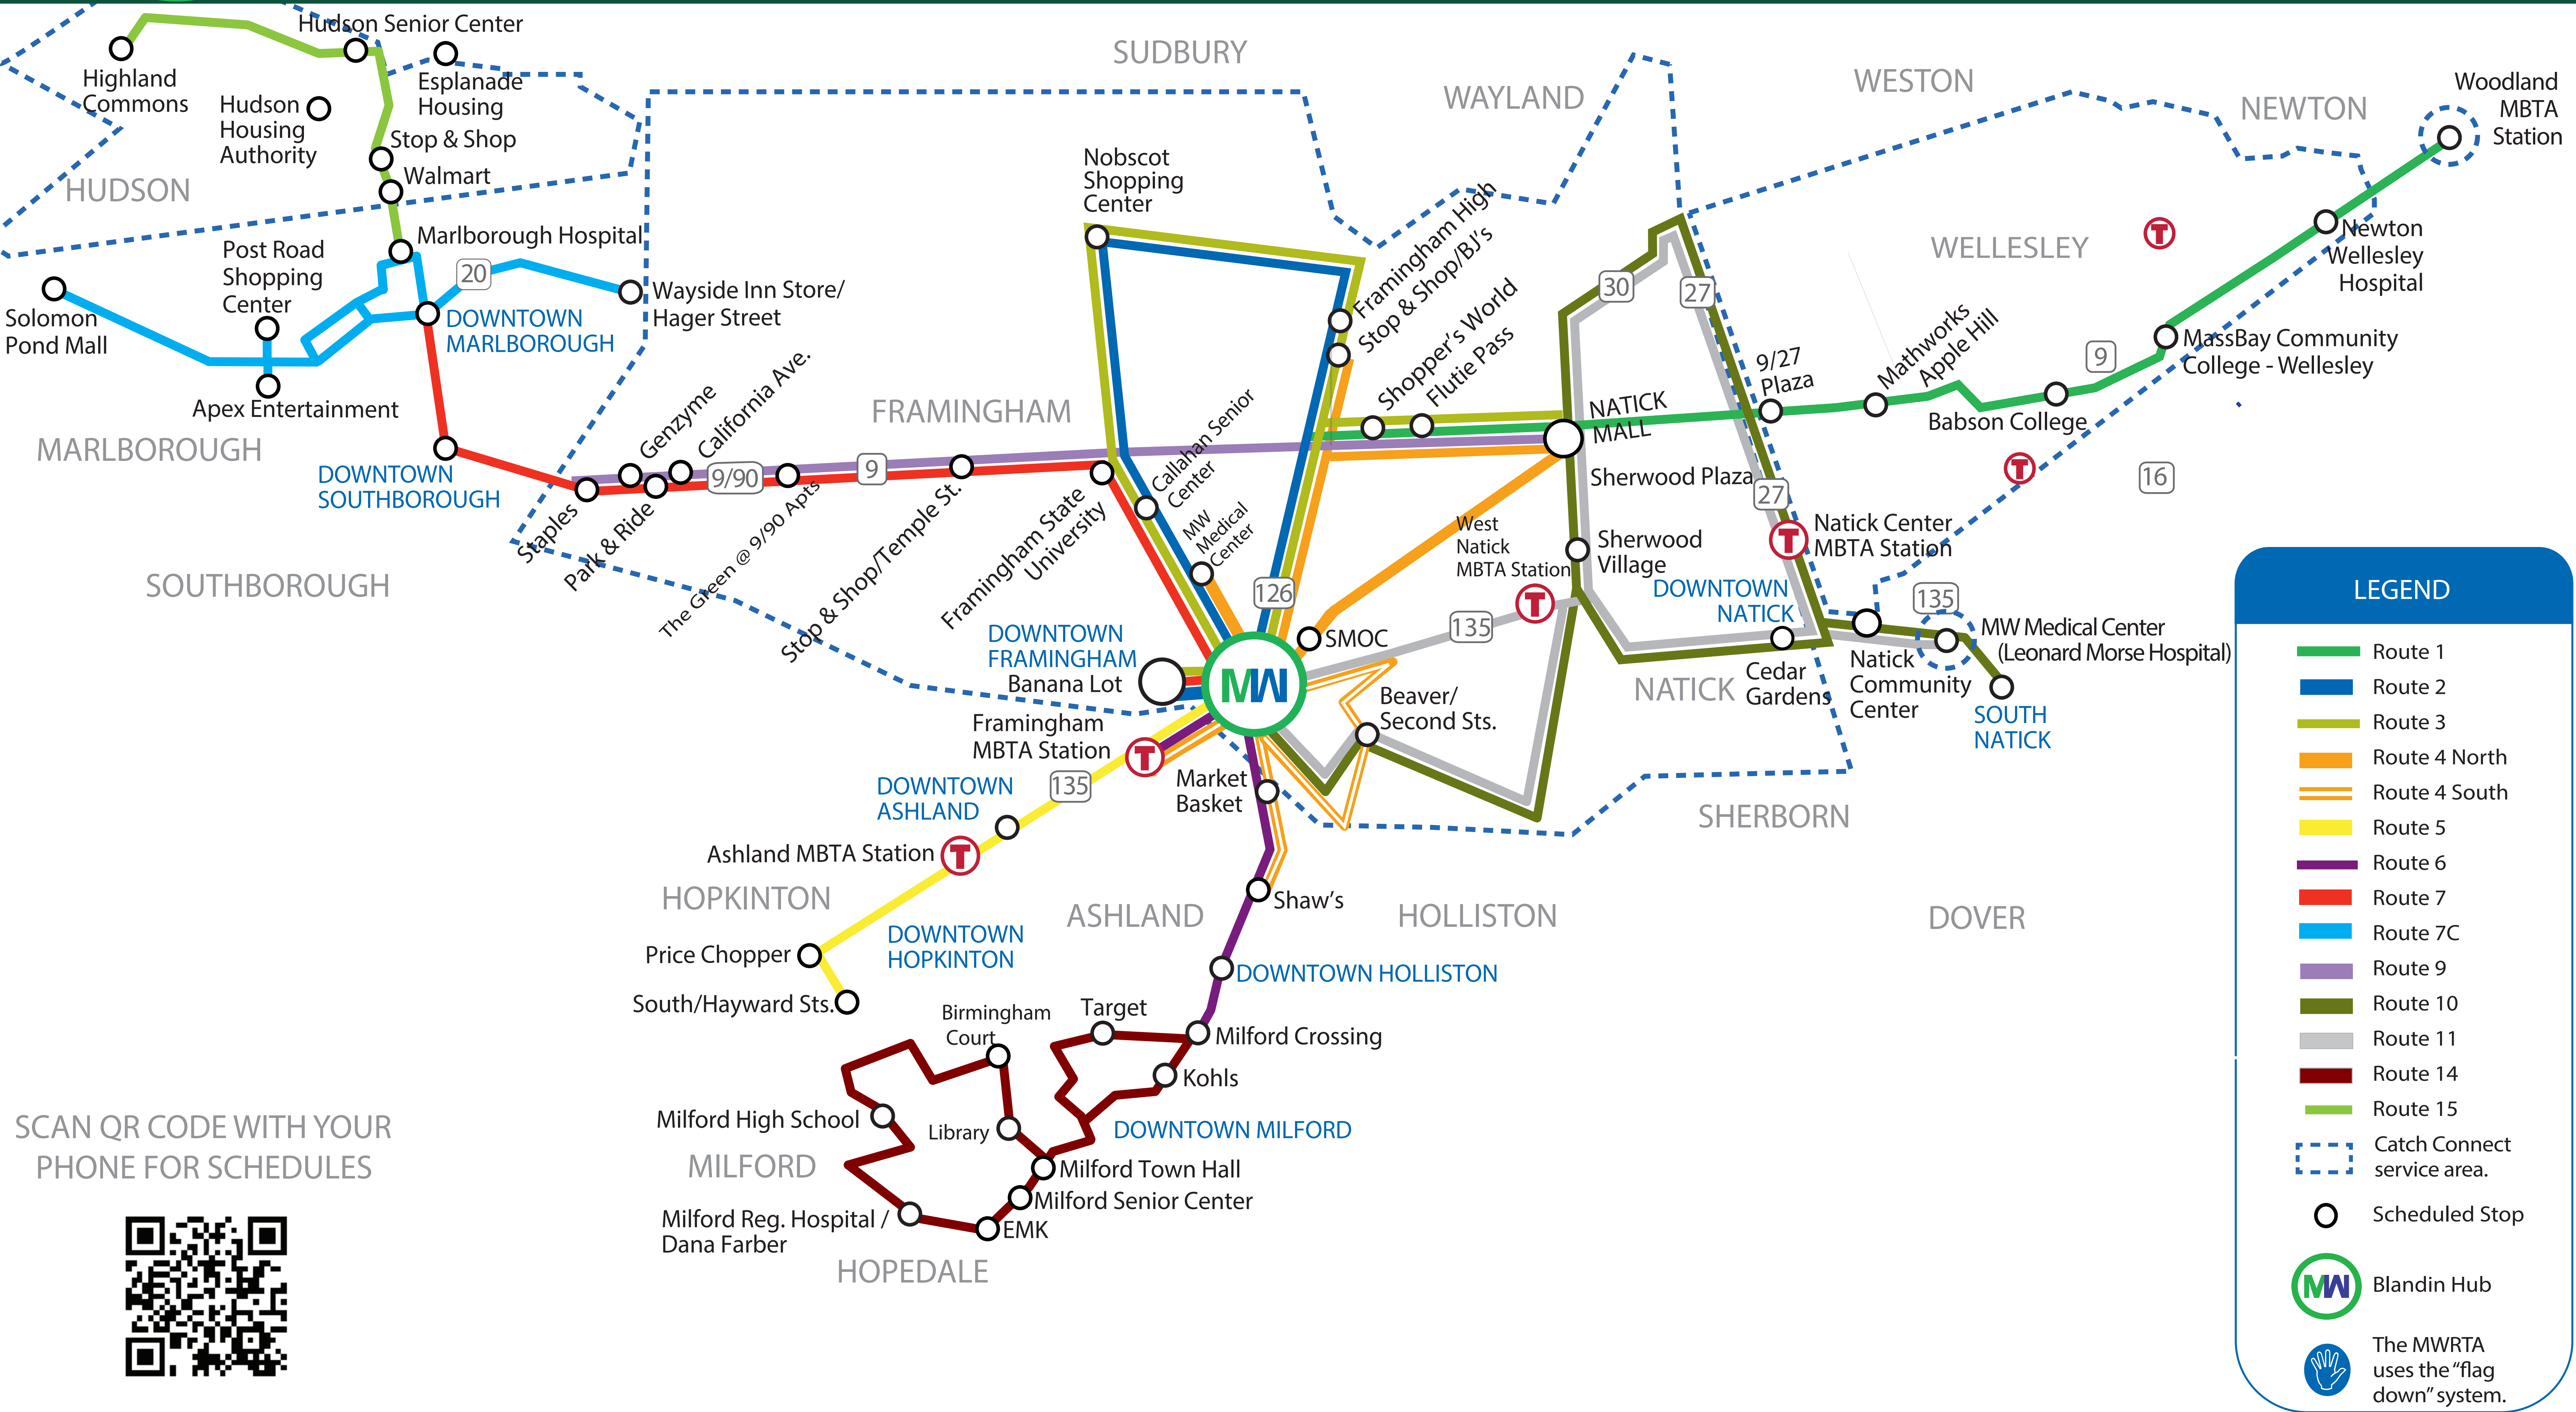

METROWEST REGIONAL TRANSIT AUTHORITY

Public Transportation System

15 Blandin Ave., Framingham, MA 01702

SCAN QR CODE WITH YOUR PHONE FOR SCHEDULES