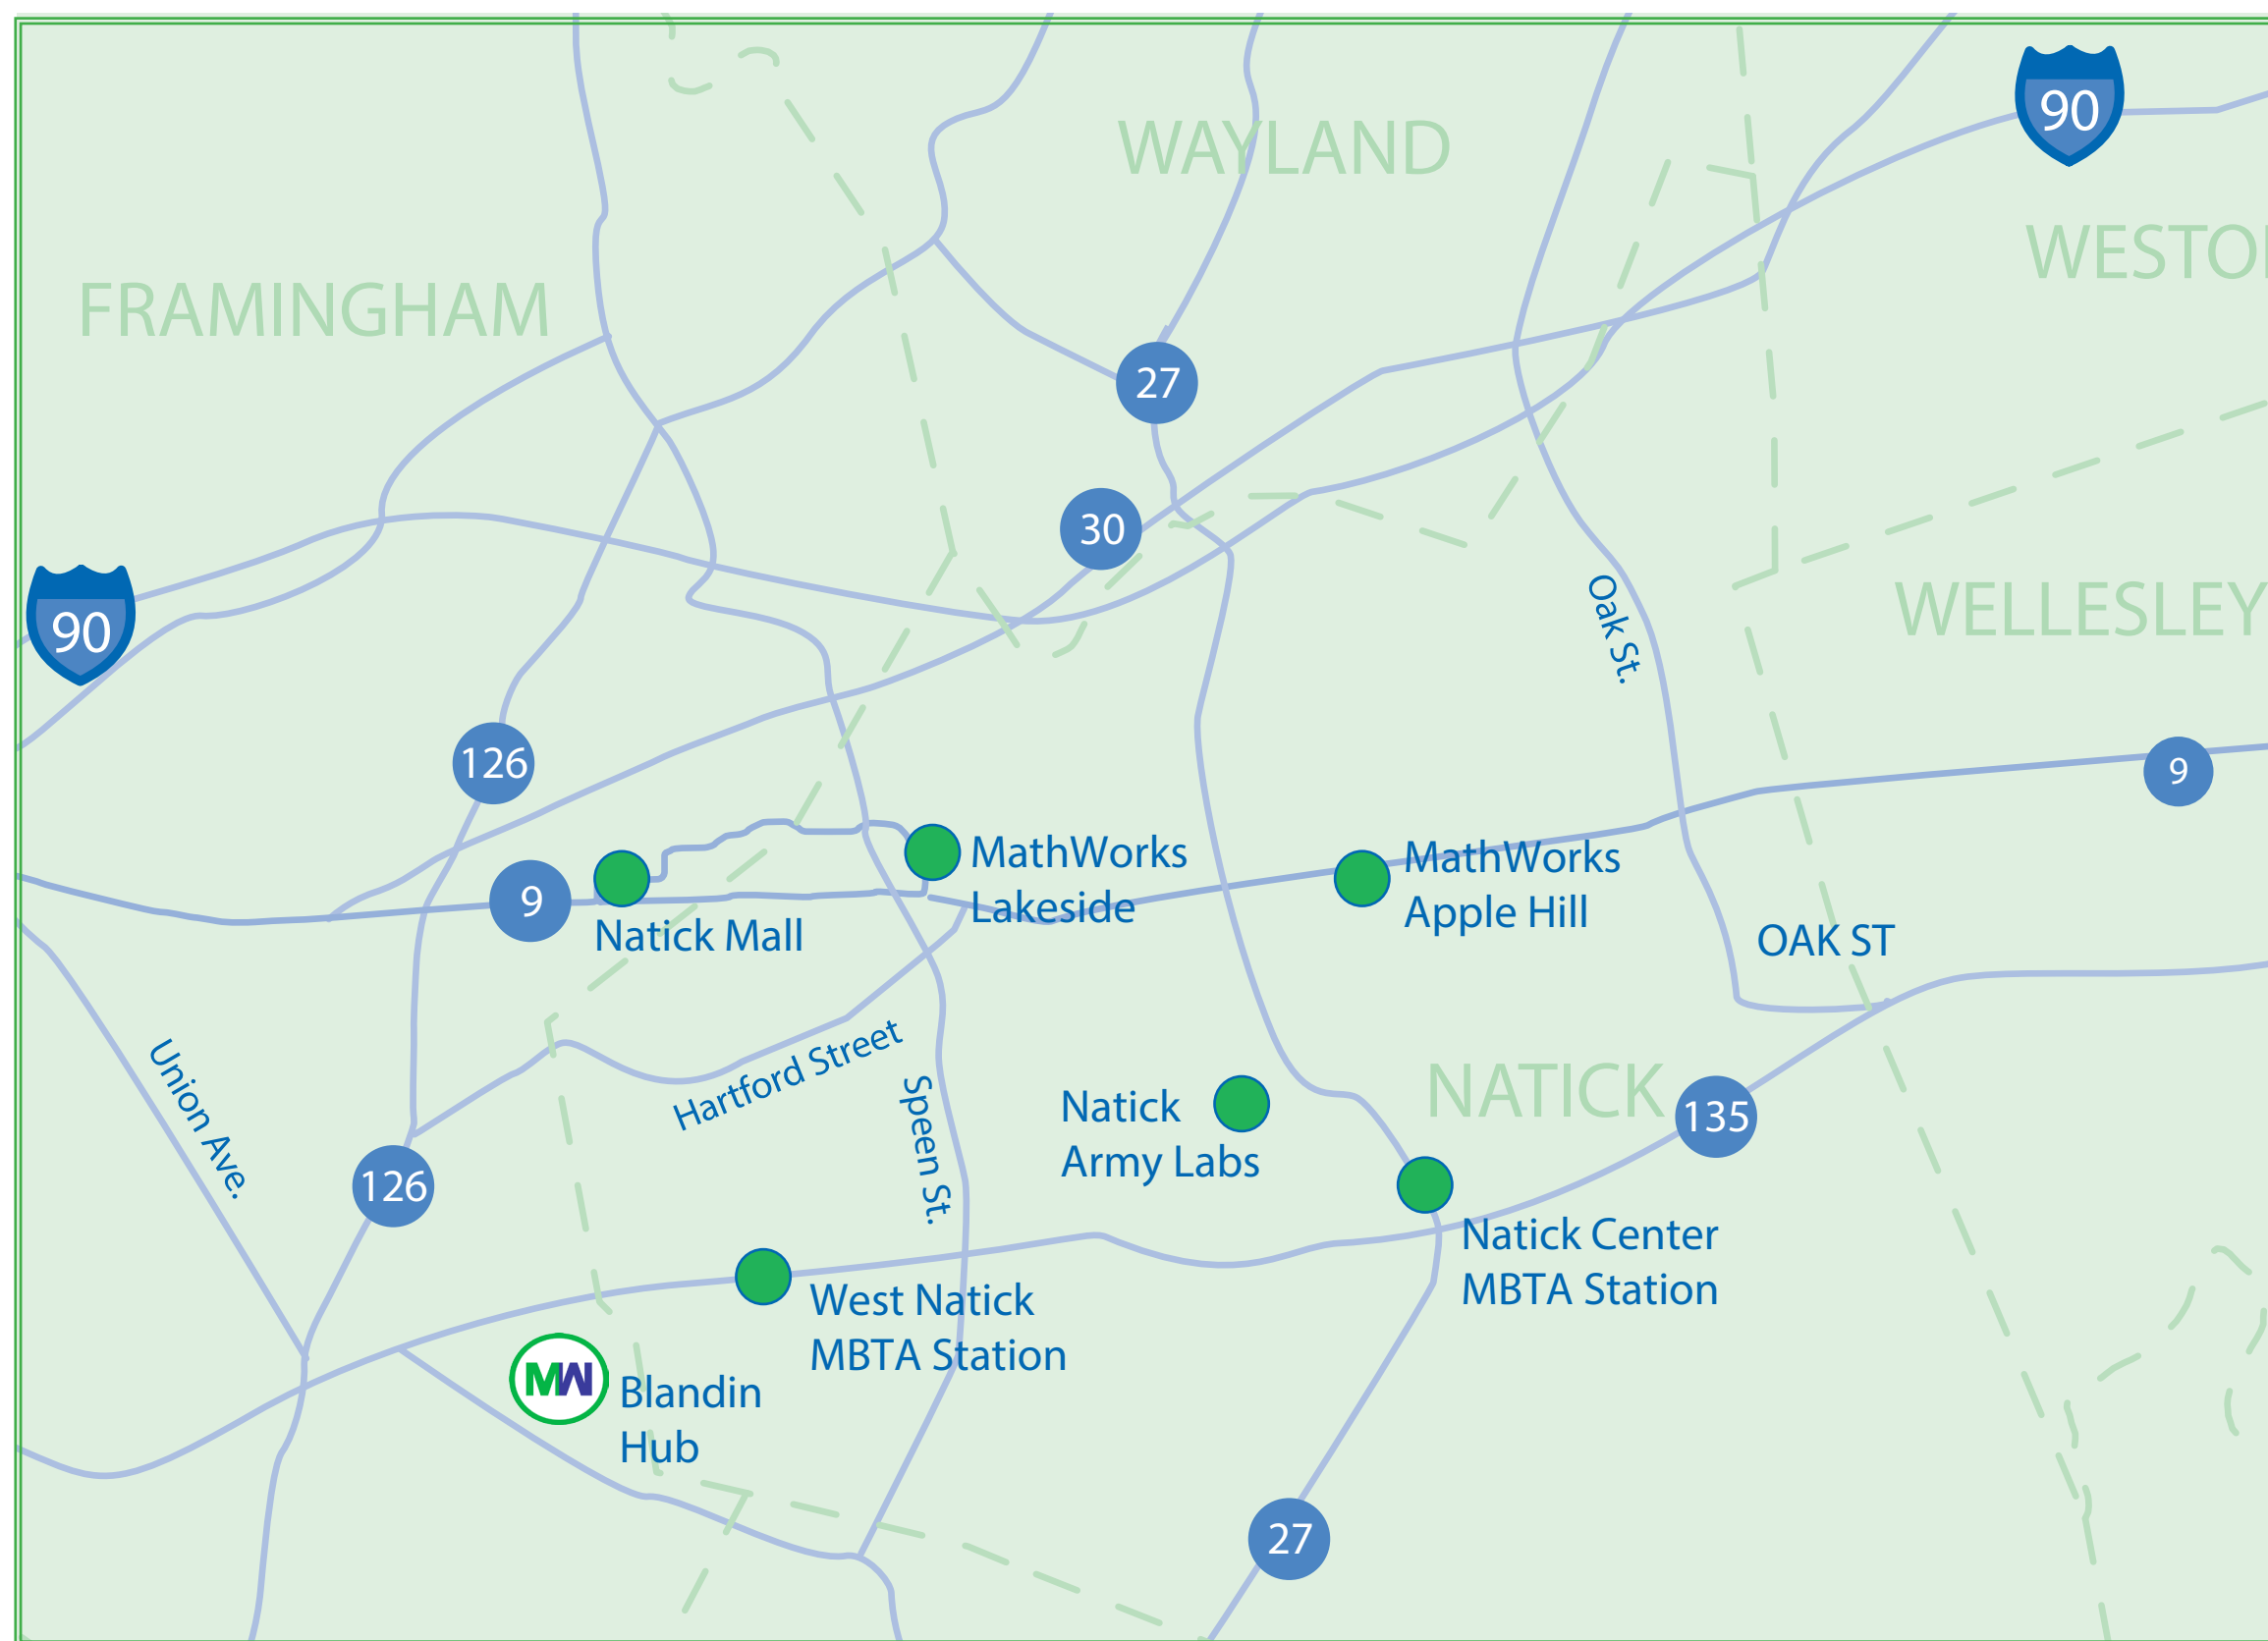

**MW
Natick**

Express Commuter Service ONLY

MetroWest Regional Transit Authority

MathWorks Natick Commuter Shuttle

Visit www.mwrta.com for service announcements.

MWRTA Blandin Hub: 15 Blandin Ave., Framingham MA 01702

This route was designed specifically for commuters going to or from designated work areas and the train station during regular work hours.

Scan the QR code below with your smartphone to be directed to the MWRTA Routes and Schedules website.

For up to the minute bus information call the MWRTA at 508-935-2222 or visit www.mwrta.com for GPS tracking.

No Commuter Shuttle service is provided on holidays. For full details, please visit the MWRTA Holiday Policy at www.mwrta.com/holidays.

Schedule times are approximate - please be at the bus stop 5 - 10 minutes prior to ensure not missing the bus.

MathWorks Natick Shuttle (Weekday Service)

Effective: March 24, 2025

This schedule is subject to revision.

AM SCHEDULE

Blandin Hub	6:30
W. Natick MBTA via Kendall Plaza	6:40
Natick Center MBTA	OB 6:55
	IB: 6:45
Natick Army Labs	7:05
MathWorks Apple Hill	7:10
MathWorks Lakeside	7:20
Natick Center MBTA*	OB 7:45
	IB: 7:35
Natick Army Labs	7:50
MathWorks Apple Hill	7:56
W. Natick MBTA via Kendall Plaza	IB: 7:54
MathWorks Apple Hill	8:16
Natick Center MBTA	OB 8:39
Natick Army Labs	8:44
MathWorks Lakeside	8:51
MathWorks Apple Hill	8:58
Natick Center MBTA	9:03
Blandin Hub	9:15

* Lakeside Employees should take the MathWorks Framingham Shuttle.

PM SCHEDULE

Blandin Hub	4:00
MathWorks Lakeside	4:15
MathWorks Apple Hill	4:20
Natick Army Labs	4:30
Natick Center MBTA	IB: 4:50*
	OB: 4:52*
MathWorks Apple Hill	4:45
MathWorks Lakeside	4:55
West Natick MBTA (Kendall Plaza)	OB: 5:18*
	IB: 5:25*
MathWorks Apple Hill	5:20
Natick Center MBTA	IB: 5:30*
	OB: 5:41*
MathWorks Apple Hill	5:30
MathWorks Lakeside	5:40
Natick Mall (Wegmans)	5:55
MathWorks Lakeside	6:05
MathWorks Apple Hill	6:15
Natick Center MBTA	IB 6:35*
	OB 6:27*
W. Natick MBTA via Kendall Plaza	6:25
Blandin Hub	6:30

* PM train times are **drop off only**