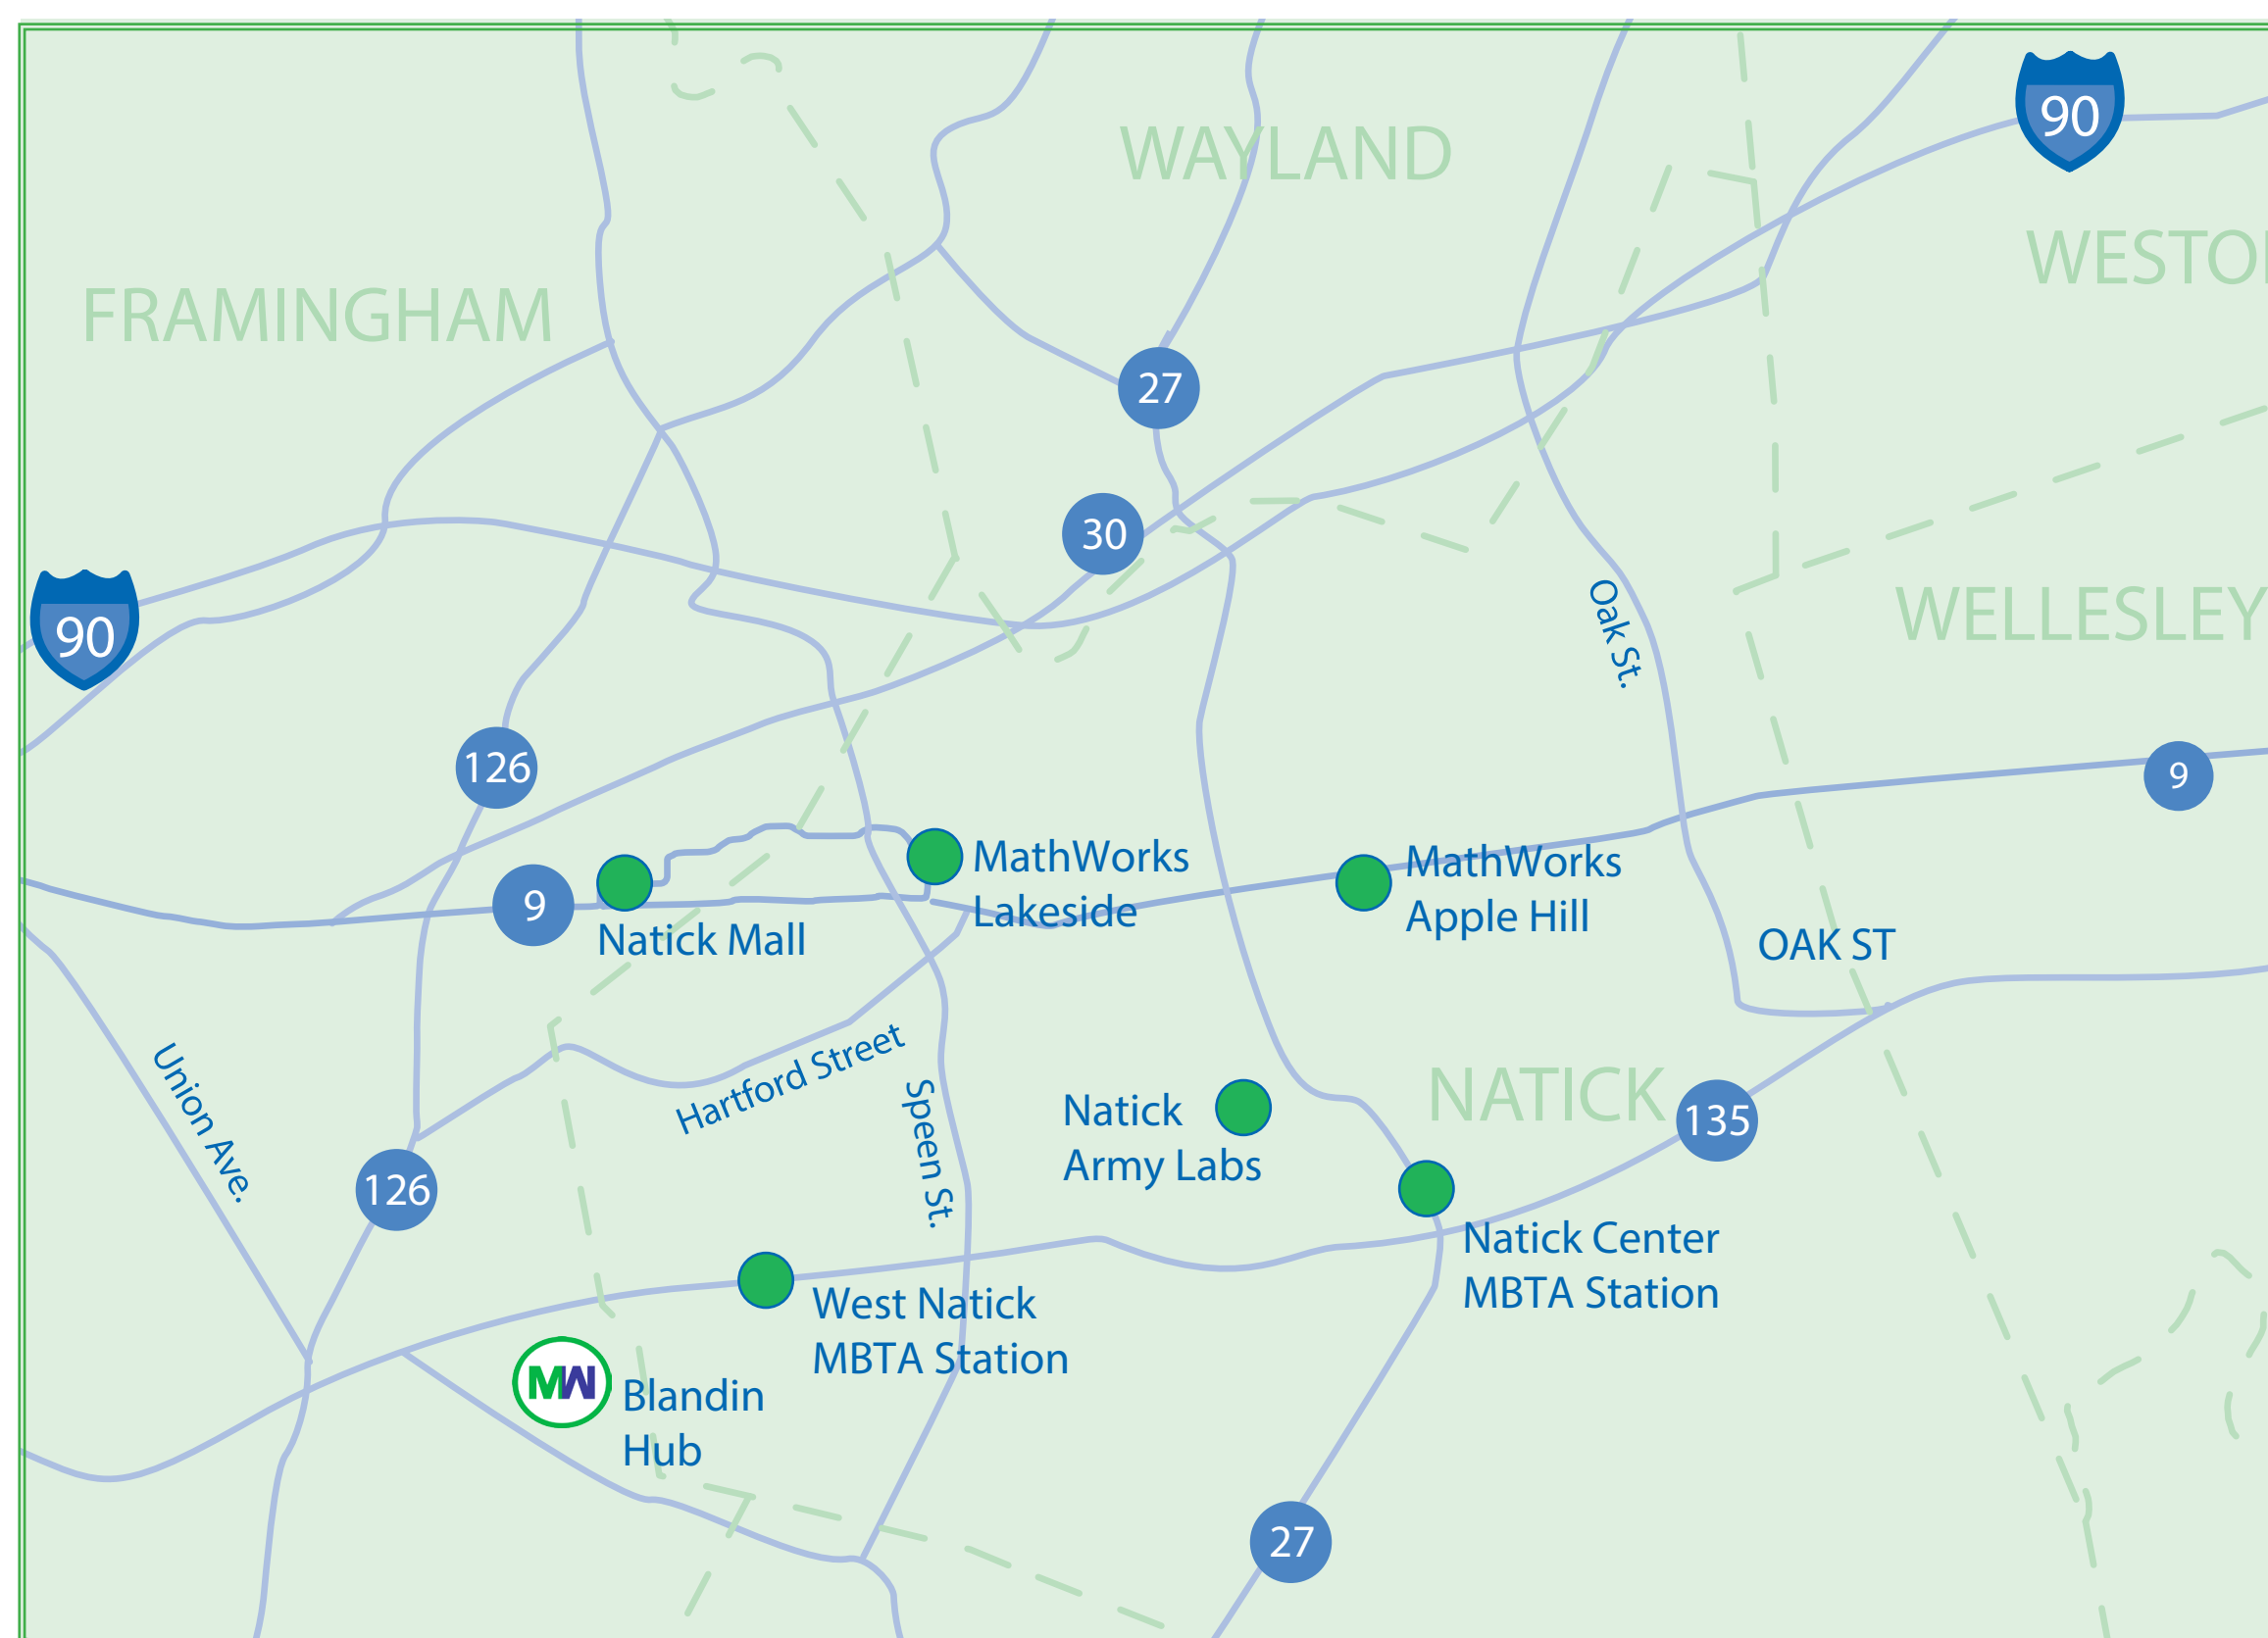

Express Commuter Service ONLY

MetroWest Regional Transit Authority Natick Commuter Bus Shuttle

This route was designed specifically for commuters going to or from designated work areas and the train station during regular work hours.

Scan the QR code below with your smartphone to be directed to the MWRTA Routes and Schedules website.

For up to the minute bus information call the MWRTA at 508-935-2222 or visit www.mwrta.com for GPS tracking.

AM SCHEDULE

Blandin Hub	6:30
W. Natick MBTA via Kendall Plaza	6:40
Natick Center MBTA	OB 6:55
	IB: 6:45
Natick Army Labs	7:05
MathWorks Apple Hill	7:10
MathWorks Lakeside	7:20
Natick Center MBTA*	OB 7:45
	IB: 7:35
Natick Army Labs	7:50
MathWorks Apple Hill	7:56
W. Natick MBTA via Kendall Plaza	IB: 7:54
MathWorks Apple Hill	8:16
Natick Center MBTA	OB 8:37
Natick Army Labs	8:42
MathWorks Lakeside	8:49
MathWorks Apple Hill	8:56
Natick Center MBTA	9:01
Blandin Hub	9:15

* PM train times are drop off only