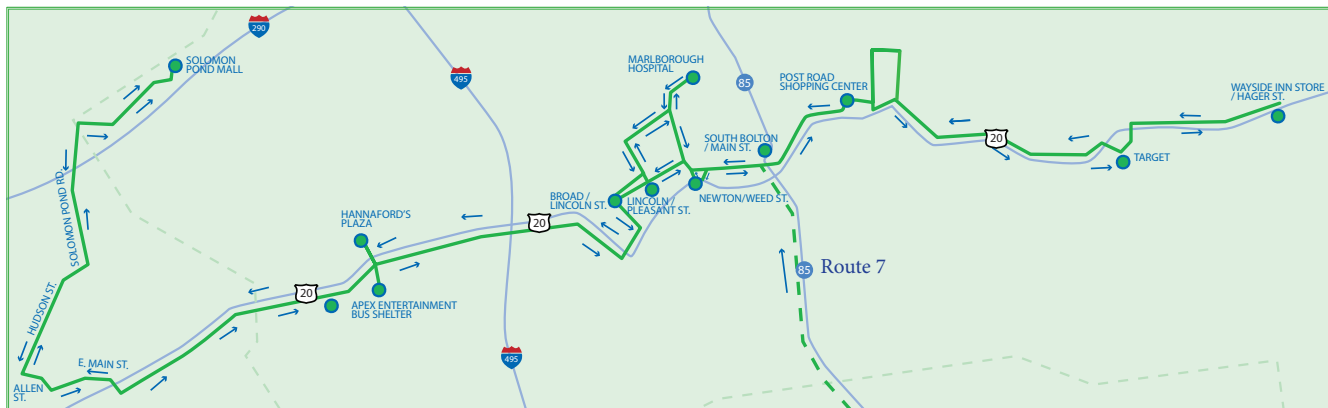

7C

ROUTE 7C Weekday

MetroWest Regional Transportation Authority

ROUTE 7C WEEKDAY

Fare Information

	Cash	CatchCard	Monthly Pass
Adult:	$1.50	$1.25	$20.00
Senior (65+) / Disabled*:	$0.75	$0.70	$10.00
Student with valid student ID:	$1.00	N/A	N/A
Children under 6 (with adult):	Free		
Active Duty men & women in uniform:	Free		

*To receive Reduced Fare, please present:

1. a photo ID with birth date listed, **OR**
   - MBTA Access Card or Medicare Card
2. Children under 12 years old may not ride unaccompanied.
   Catch Cards can be obtained from drivers on the bus, or at the MWRTA Blandin Hub.

Transfers / Connections

Transfer slips are available on all MWRTA buses and are good for one transfer going in the same direction within the MWRTA bus system only. One transfer per paid fare is issued upon request, and must be presented to the next driver within 90 minutes.

Holidays

No Service: New Year's Day, Patriots's Day, Memorial Day, Independence Day, Thanksgiving Day, Christmas Day

Reduced Service: MLK Day, Presidents Day, Juneteenth, Columbus Day, Veterans Day, Black Friday

Service will end around 7:30 PM on Christmas and New Years Eve.

See the full Holiday Policy at www.mwrta.com/holidays.

MWRTA

Customer Service:

(508) 935-2222

Blandin Hub: 15 Blandin Ave.

www.mwrta.com

Follow Us: @mwrta

Scan the QR code with your smartphone to be directed to the MWRTA Routes and Schedules

Download the MWRTA CATCH App on Apple & Google Play stores!

7C