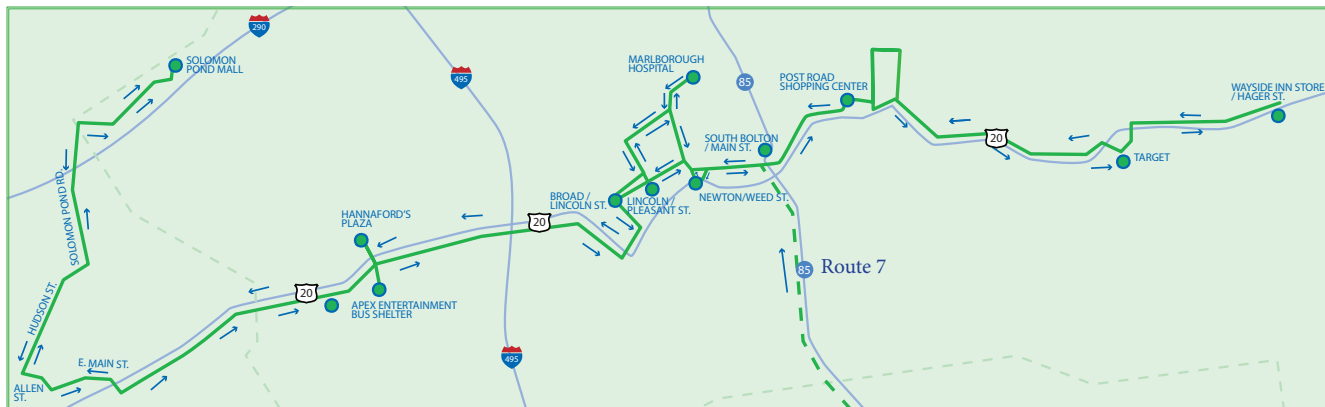

ROUTE 7C Weekend

7C

ROUTE 7C WEEKEND

7C

Fare Information

	Cash	CatchCard	Monthly Pass
Adult:	$1.50	$1.25	$20.00
Senior (65+) / Disabled*:	$0.75	$0.70	$10.00
Student with valid student ID:	$1.00	N/A	N/A
Children under 6 (with adult):	Free		
Active Duty men & women in uniform:	Free		

*To receive Reduced Fare, please present:
- a photo ID with birth date listed, **OR**
- MBTA Access Card or Medicare Card
Children under 12 years old may not ride unaccompanied.
Catch Cards can be obtained from drivers on the bus, or at the MWRTA Blandin Hub.

Transfers / Connections

Transfer slips are available on all MWRTA buses and are good for one transfer going in the same direction within the MWRTA bus system only. One transfer per paid fare is issued upon request, and must be presented to the next driver within 90 minutes.

Holidays

No Service: New Year's Day, Patriots' Day, Memorial Day, Independence Day, Thanksgiving Day, Christmas Day

Reduced Service: MLK Day, Presidents Day, Juneteenth, Columbus Day, Veterans Day, Black Friday

Service will end around 7:30 PM on Christmas and New Years Eve.

See the full Holiday Policy at www.mwrta.com/holidays.

MWRTA Customer Service:

(508) 935-2222
Blandin Hub: 15 Blandin Ave.

www.mwrta.com

Follow Us: @mwrta

Scan the QR code with your smartphone to be directed to the MWRTA Routes and Schedules

Download the MWRTA CATCH App on Apple & Google Play stores!