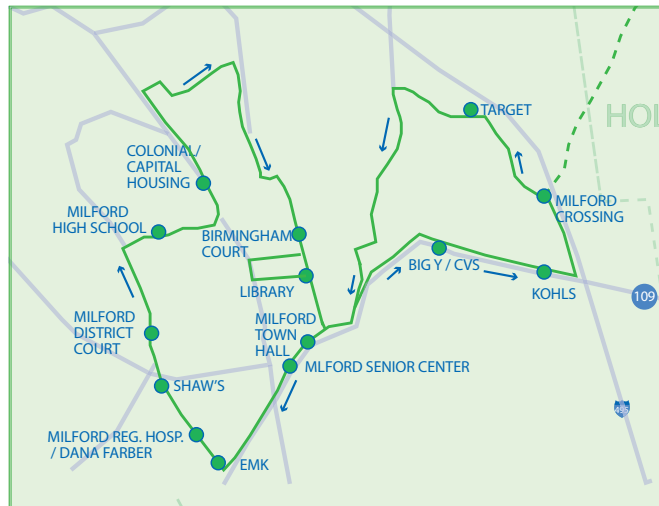

14

ROUTE 14 WEEKDAY

MetroWest Regional Transportation Authority

Fare Information

	Cash	CatchCard	Monthly Pass
Adult:	$1.50	$1.25	$20.00
Senior (65+) / Disabled*:	$0.75	$0.70	$10.00
Student with valid student ID:	$1.00	N/A	N/A
Children under 6 (with adult):	Free		
Active Duty men & women in uniform:	Free		

*To receive Reduced Fare, please present:

- a photo ID with birth date listed, **OR**
- MBTA Access Card or Medicare Card
- Children under 12 years old may not ride unaccompanied.

Catch Cards can be obtained from drivers on the bus, or at the MWRTA Blandin Hub.

Transfers / Connections

Transfer slips are available on all MWRTA buses and are good for one transfer going in the same direction within the MWRTA bus system only. One transfer per paid fare is issued upon request, and must be presented to the next driver within 90 minutes.

Holidays

No Service: New Year's Day, Patriots's Day, Memorial Day, Independence Day, Thanksgiving Day, Christmas Day

Reduced Service: MLK Day, Presidents Day, Juneteenth, Columbus Day, Veterans Day, Black Friday

Service will end around 7:30 PM on Christmas and New Years Eve.

See the full Holiday Policy at www.mwrta.com/holidays.

MWRTA Customer Service:

Ph: (508) 935-2222

Central Hub: 15 Blandin Ave.

Framingham, MA 01702

www.mwrta.com

Follow us: @MWRTA

Download the MWRTA CATCH App on Apple & Google Play stores!

Scan QR code with your phone to go to the MWRTA website.

14

ROUTE 14 WEEKDAY