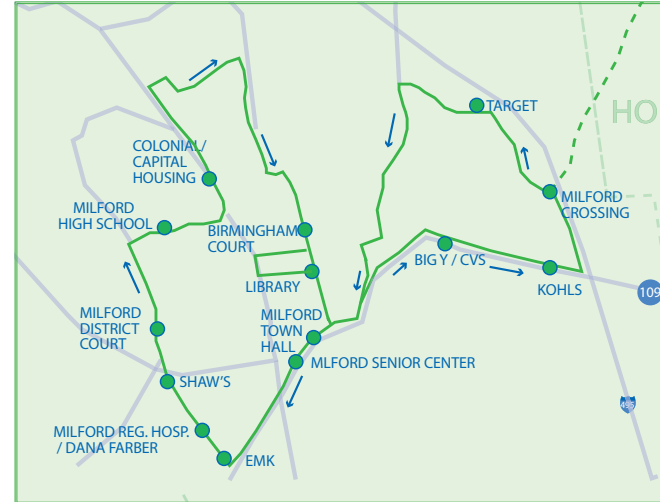

## Transfers / Connections

Transfer slips are available on all MWRTA buses and are good for one transfer going in the same direction within the MWRTA bus system only. One transfer per paid fare is issued upon request, and must be presented to the next driver within 90 minutes.

**Service will end around 7:30 PM** on Christmas and New Years Eve.

See the full Holiday Policy at [www.mwrta.com/holidays](http://www.mwrta.com/holidays).

ROUTE 14 WEEKEND

14