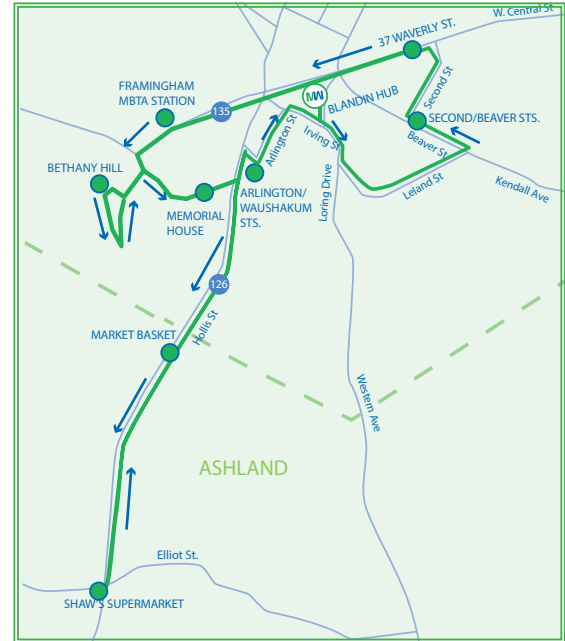

4S

ROUTE 4 SOUTH WEEKDAY

4S

ROUTE 4 SOUTH WEEKDAY

MetroWest Regional Transportation Authority

Fare Information

	Cash	CatchCard	Monthly Pass
Adult:	$1.50	$1.25	$20.00
Senior (65+) / Disabled*:	$0.75	$0.70	$10.00
Student with valid student ID:	$1.00	N/A	N/A
Children under 6 (with adult):	Free		
Active Duty men & women in uniform:	Free		

*To receive Reduced Fare, please present:

1. a photo ID with birth date listed, **OR**
   - MBTA Access Card or Medicare Card
2. Children under 12 years old may not ride unaccompanied.

Catch Cards can be obtained from drivers on the bus, or at the MWRTA Blandin Hub.

Transfers / Connections

Transfer slips are available on all MWRTA buses and are good for one transfer going in the same direction within the MWRTA bus system only. One transfer per paid fare is issued upon request, and must be presented to the next driver within 90 minutes.

Holidays

No Service: New Year's Day, Patriots's Day, Memorial Day, Independence Day, Thanksgiving Day, Christmas Day

Reduced Service: MLK Day, Presidents Day, Juneteenth, Columbus Day, Veterans Day, Black Friday

Service will end around 7:30 PM on Christmas and New Years Eve.

See the full Holiday Policy at www.mwrta.com/holidays.

MWRTA Customer Service:

(508) 935-2222

Blandin Hub: 15 Blandin Ave.

Framingham, MA 01702

www.mwrta.com

Follow us: @MWRTA

Download the MWRTA CATCH App on Apple & Google Play stores!

Scan QR code with your phone to go to the MWRTA website.