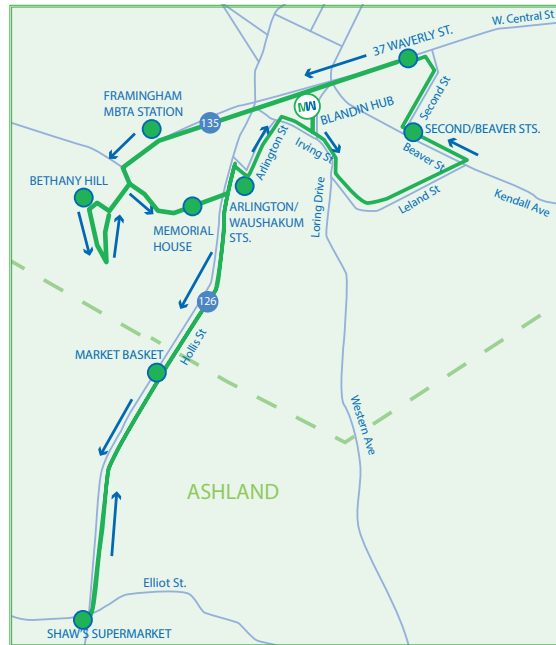

4S
Weekend

ROUTE 4 South Weekend

MetroWest Regional Transportation Authority

Fare Information

	Cash	CatchCard	Monthly Pass
Adult:	$1.50	$1.25	$20.00
Senior (65+) / Disabled*:	$0.75	$0.70	$10.00
Student with valid student ID:	$1.00	N/A	N/A
Children under 6 (with adult):	Free		
Active Duty men & women in uniform:	Free		

*To receive Reduced Fare, please present:
- a photo ID with birth date listed, **OR**
- MBTA Access Card or Medicare Card
Children under 12 years old may not ride unaccompanied.
Catch Cards can be obtained from drivers on the bus, or at the MWRTA Blandin Hub.

Transfers / Connections

Transfer slips are available on all MWRTA buses and are good for one transfer going in the same direction within the MWRTA bus system only. One transfer per paid fare is issued upon request, and must be presented to the next driver within 90 minutes.

Holidays

No Service: New Year's Day, Patriots's Day, Memorial Day, Independence Day, Thanksgiving Day, Christmas Day

Reduced Service: MLK Day, Presidents Day, Juneteenth, Columbus Day, Veterans Day, Black Friday

Service will end around 7:30 PM on Christmas and New Years Eve.

See the full Holiday Policy at www.mwrta.com/holidays.

ROUTE 4 SOUTH WEEKEND

4S
Weekend

MWRTA Customer Service:

(508) 935-2222

Blandin Hub: 15 Blandin Ave.

Framingham, MA 01702

www.mwrta.com

Follow us: @MWRTA

Download the MWRTA CATCH App on Apple & Google Play stores!

Scan QR code with your phone to go to the MWRTA website.