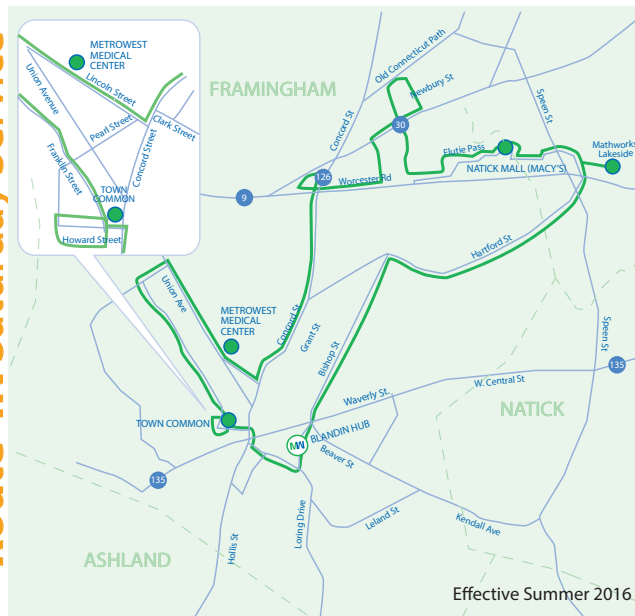

Student fare: $1.00 cash with valid Student ID.

Children under 6 ride free when accompanied by an adult.

Children under 12 may not ride unaccompanied.

Elderly (65 years of age or older)- $0.75 cash with photo ID indicating date of birth or a MWRTA senior TAP Pass or $0.70 with a Charlie Card.

Individuals with disabilities- Valid MBTA Access Card, Medicare Card or MWRTA Disabled TAP Pass are accepted as proof of eligibility for the MWRTA reduced-fare program. Charlie Cards are available free of charge at the Central Hub or on the bus. Value can be added to existing cards onboard, online at mbta.com, or at an MBTA kiosk.

No service provided on the following Holidays:

- New Year's Day
- Patriot's Day
- Memorial Day
- Independence Day
- Thanksgiving Day
- Christmas Day

Transfer/Connections

Transfer coupons are available on all buses and are good for transfers going in the same direction within the MWRTA system only. Transfers are not compatible within the MBTA system. One transfer per paid fare is issued upon request and must be presented to the next driver within 90 minutes.

Riders can access MBTA Commuter Rail Service in Downtown Framingham, at the West Natick Commuter Rail Station, as well as in Downtown Natick. For MBTA schedule and service information call 617.222.3200.

Scan the QR code below with your smartphone to be directed to the MWRTA Routes and Schedules website.

Route 4N Saturday Service

Effective Summer 2016

Please visit our website: www.mwrta.com
MWRTA Customer Service: (508) 935-2222

Follow Us: @mwrta

MetroWest Regional
Transit Authority
Public Transportation System