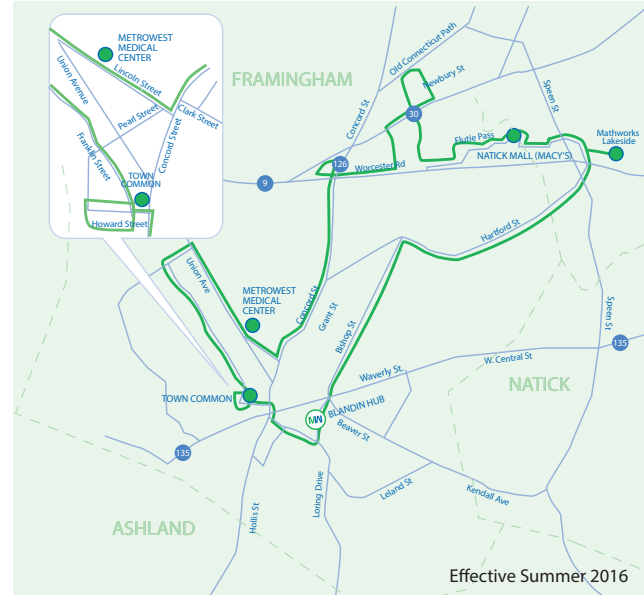

Children under 6 ride free when accompanied by an adult.

Children under 12 may not ride unaccompanied.

Elderly (65 years of age or older)- $0.75 cash with photo ID indicating date of birth or a MWRTA senior TAP

Pass or $0.70 with a Charlie Card.

Individuals with disabilities- Valid MBTA Access Card, Medicare Card or MWRTA Disabled TAP Pass are accepted as proof of eligibility for the MWRTA reduced-fare program.

Charlie Cards are available free of charge at the Central Hub or on the bus. Value can be added to existing cards onboard, online at mbta.com, or at an MBTA kiosk.

No service provided on the following Holidays:

New Year's Day
Patriot's Day
Memorial Day
Independence Day
Thanksgiving Day
Christmas Day

Transfer/Connections

Transfer coupons are available on all buses and are good for transfers going in the same direction within the MWRTA system only. Transfers are not compatible within the MBTA system. One transfer per paid fare is issued upon request and must be presented to the next driver within 90 minutes.

Riders can access MBTA Commuter Rail Service in Downtown Framingham, at the West Natick Commuter Rail Station, as well as in Downtown Natick. For MBTA schedule and service information call 617.222.3200.

Scan the QR code below with your smartphone to be directed to the MWRTA Routes and Schedules website.

MetroWest Regional Transportation Authority

Route 4N (Monday-Friday Service)

Visit the MWRTA website: www.mwrta.com
MWRTA Customer Service: (508) 935-2222

Follow Us: @mwrta

MetroWest Regional
Transit Authority
Public Transportation System