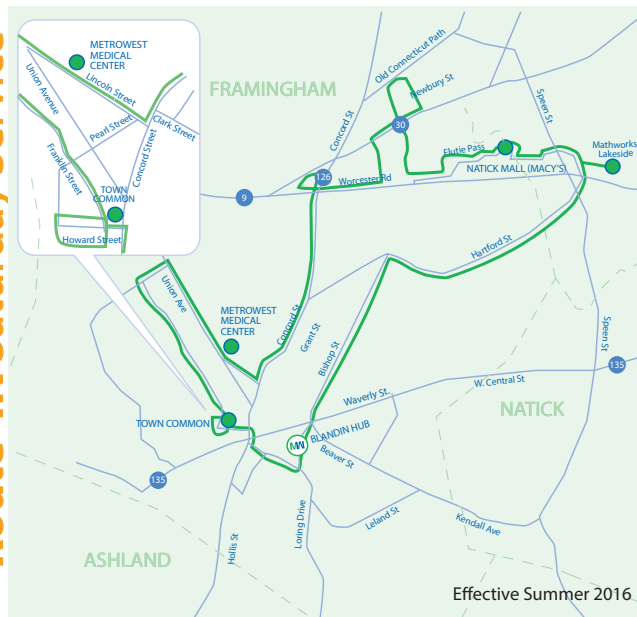

Student fare: $1.00 cash with valid Student ID.

Children under 6 ride free when accompanied by an adult.

Children under 12 may not ride unaccompanied.

Elderly (65 years of age or older)- $0.75 cash with photo ID indicating date of birth or a MWRTA senior TAP Pass or $0.70 with a Charlie Card.

Individuals with disabilities- Valid MBTA Access Card, Medicare Card or MWRTA Disabled TAP Pass are accepted as proof of eligibility for the MWRTA reduced-fare program. Charlie Cards are available free of charge at the Central Hub or on the bus. Value can be added to existing cards onboard, online at mbta.com, or at an MBTA kiosk.

No service provided on the following Holidays:

- New Year's Day
- Patriot's Day
- Memorial Day
- Independence Day
- Thanksgiving Day
- Christmas Day

Transfer/Connections

Transfer coupons are available on all buses and are good for transfers going in the same direction within the MWRTA system only. Transfers are not compatible within the MBTA system. One transfer per paid fare is issued upon request and must be presented to the next driver within 90 minutes.

Riders can access MBTA Commuter Rail Service in Downtown Framingham, at the West Natick Commuter Rail Station, as well as in Downtown Natick. For MBTA schedule and service information call 617.222.3200.

Scan the QR code below with your smartphone to be directed to the MWRTA Routes and Schedules website.

Route 4N Saturday Service

Effective Summer 2016

Please visit our website: www.mwrta.com

MWRTA Customer Service: (508) 935-2222

Follow Us: @mwrta

MetroWest Regional
Transit Authority
Public Transportation System