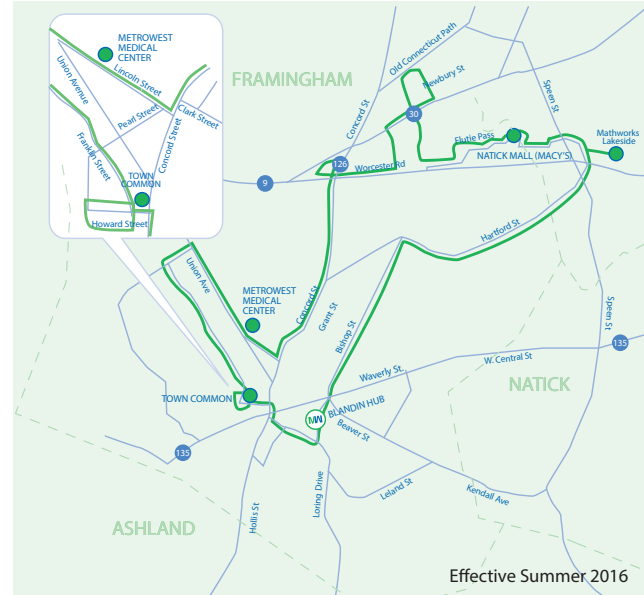

Student fare: $1.00 cash with valid Student ID.

Children under 6 ride free when accompanied by an adult.
Children under 12 may not ride unaccompanied.

Elderly (65 years of age or older)- $0.75 cash with photo ID indicating date of birth or a MWRTA senior TAP Pass or $0.70 with a Charlie Card.
Individuals with disabilities- Valid MBTA Access Card, Medicare Card or MWRTA Disabled TAP Pass are accepted as proof of eligibility for the MWRTA reduced-fare program.
Charlie Cards are available free of charge at the Central Hub or on the bus. Value can be added to existing cards onboard, online at mbta.com, or at an MBTA kiosk.

No service provided on the following Holidays:

New Year's Day
Patriot's Day
Memorial Day
Independence Day
Thanksgiving Day
Christmas Day

Transfer/Connections

Transfer coupons are available on all buses and are good for transfers within the MWRTA system only. Transfers are not compatible within the MBTA system. One transfer per paid fare is issued upon request and must be presented to the next driver within 90 minutes.

Riders can access MBTA Commuter Rail Service in Downtown Framingham, at the West Natick Commuter Rail Station, as well as in Downtown Natick. For MBTA schedule and service information call 617.222.3200.

Scan the QR code below with your smartphone to be directed to the MWRTA Routes and Schedules website.

MetroWest Regional Transportation Authority

Route 4N (Monday-Friday Service)

Visit the MWRTA website: www.mwrta.com
MWRTA Customer Service: (508) 935-2222

Follow Us: @mwrta

MetroWest Regional
Transit Authority
Public Transportation System