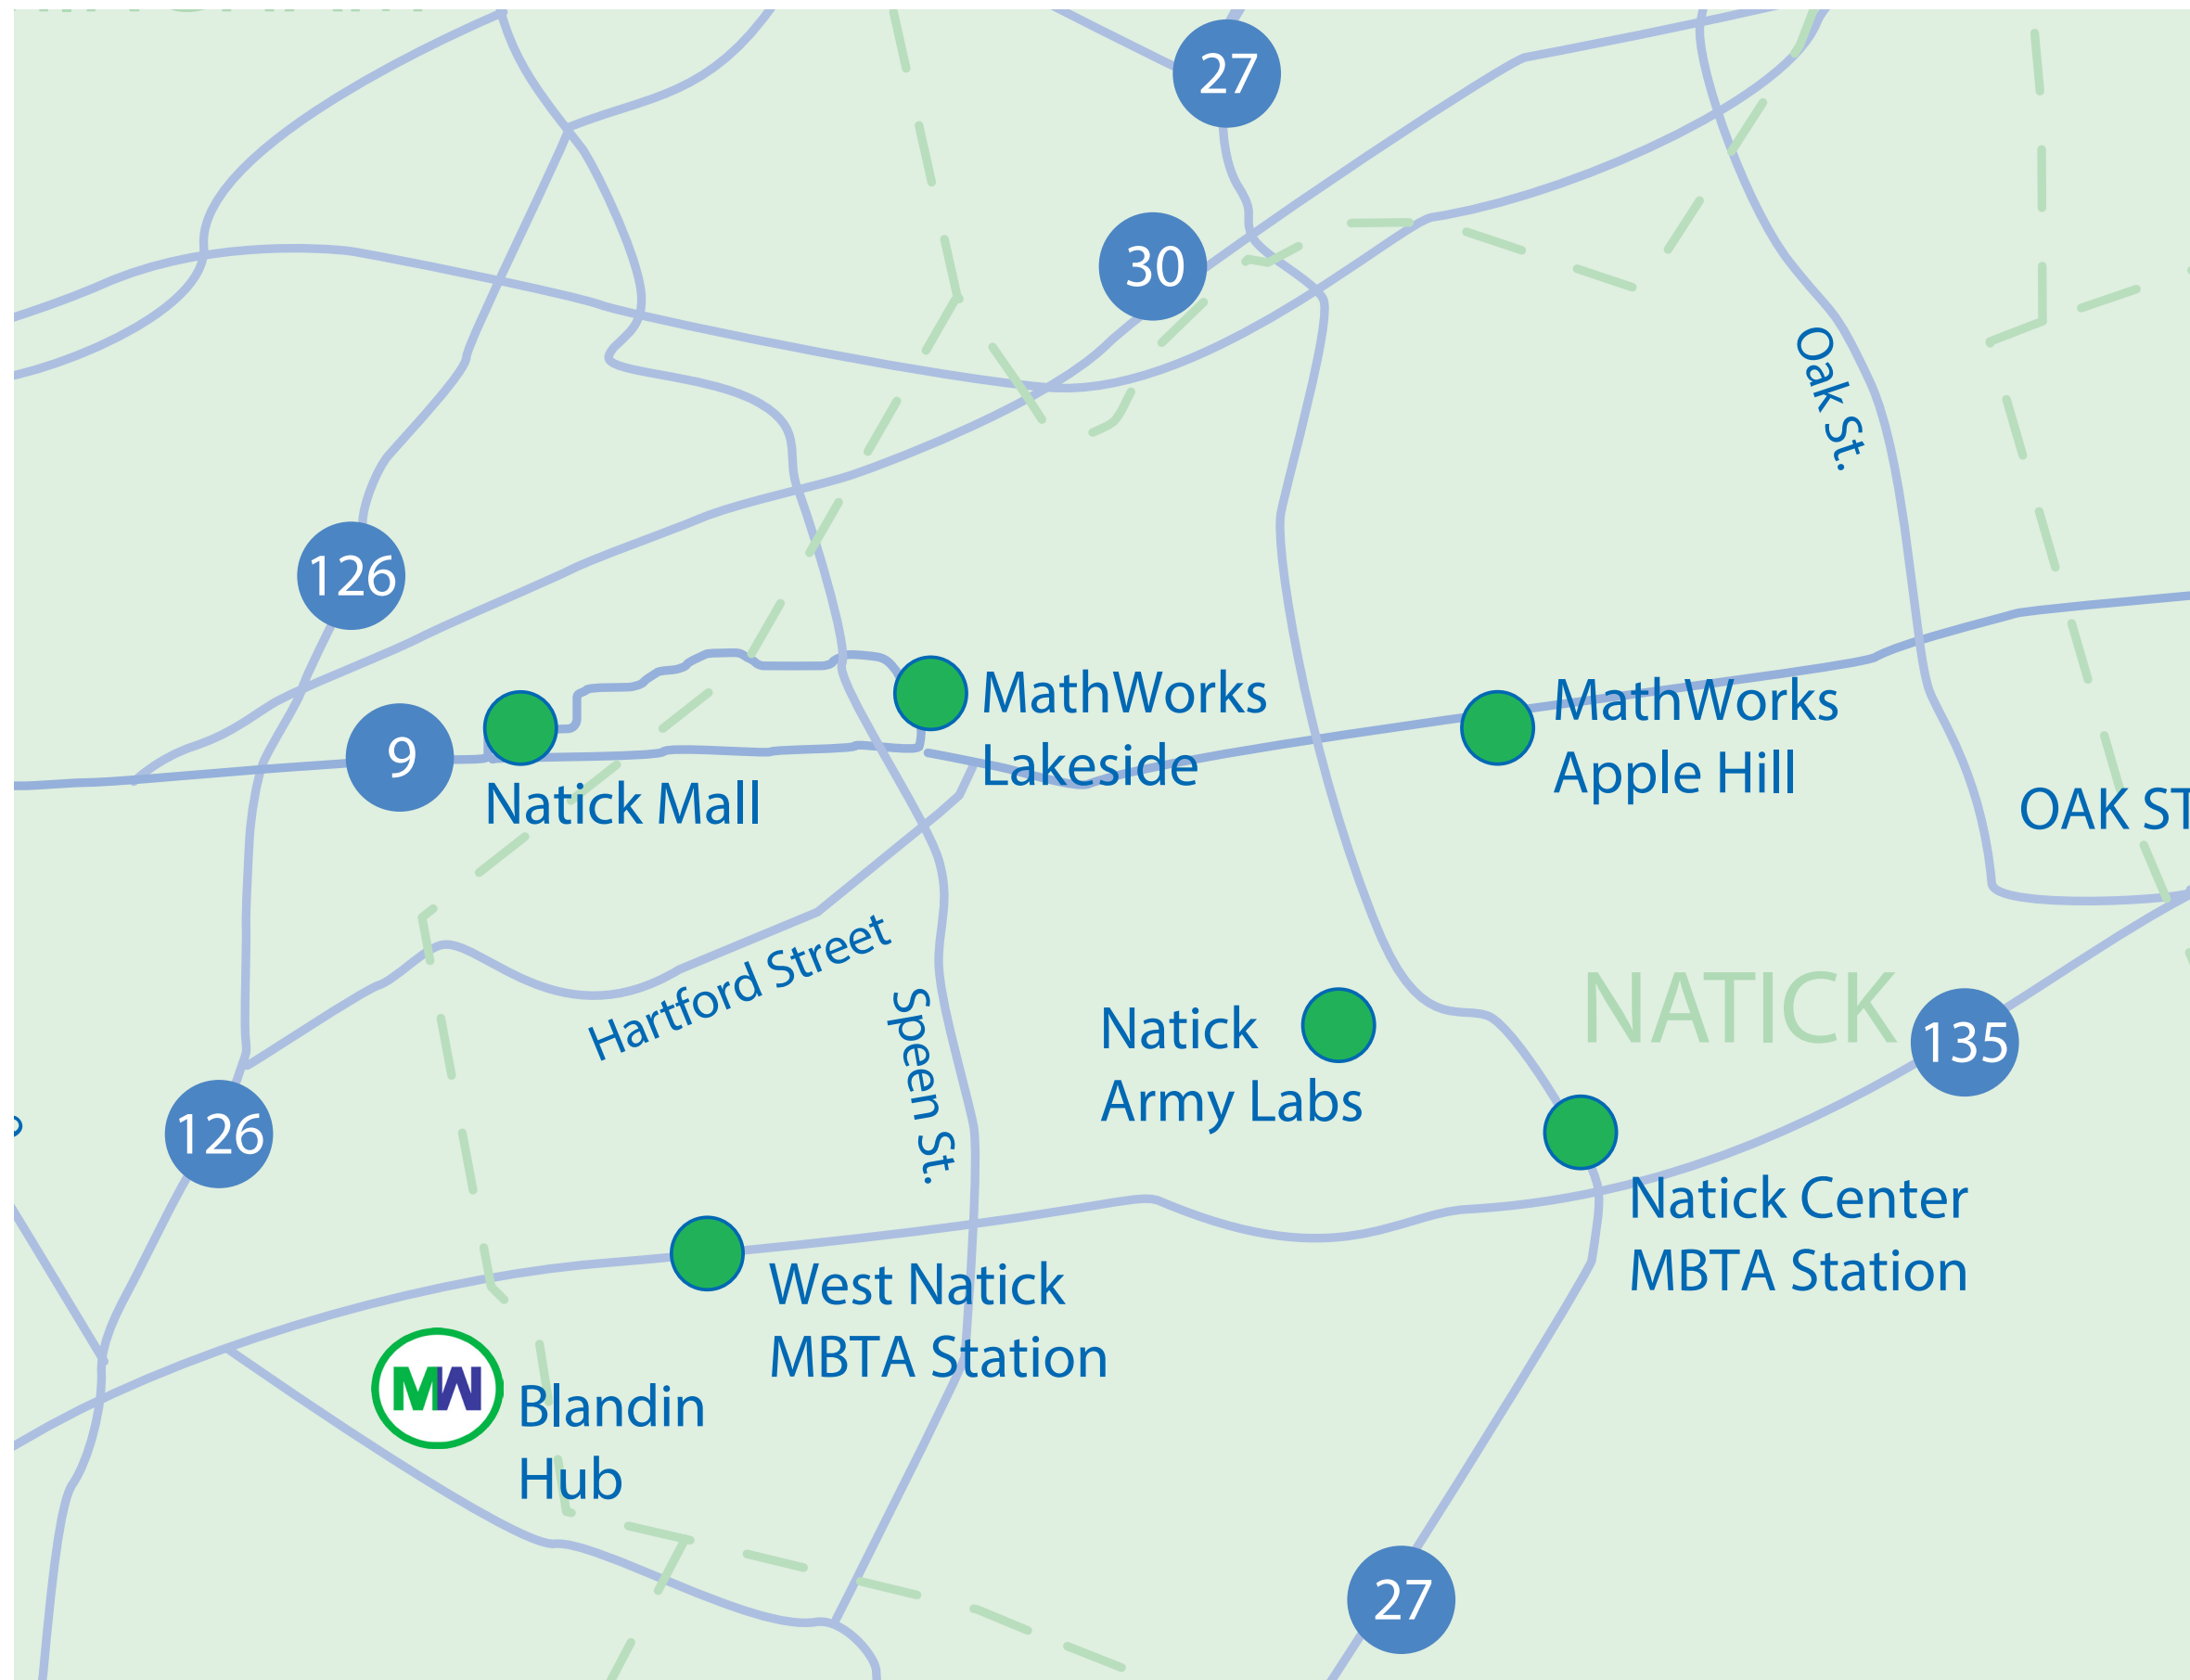

Express Commuter Service ONLY

MetroWest Regional Transit Authority Natick Commuter Bus Shuttle

NCS

MW

This shuttle is designed specifically for commuters going to or from designated work areas and the train station during regular work hours.

Please visit our website for NCS service announcements: www.mwrta.com

Scan the QR code below with your smartphone to be directed to the MWRTA website.

Download the MWRTA Catch App on your smartphone for information and vehicle tracking.

PM COMMUTER SHUTTLE

Blandin Hub (15 Blandin Ave.)	7:15
Natick Center MBTA 	7:30 OB Train
	7:15 IB Train
Natick Army Labs	7:34
MathWorks Apple Hill	7:40
MathWorks Lakeside	7:52
Natick Center MBTA 	8:10 IB Train
Natick Army Labs	8:14
MathWorks Apple Hill	8:20
MathWorks Lakeside	8:32
Natick Center MBTA 	8:50 IB Train
Natick Army Labs	8:54
MathWorks Apple Hill	9:00
MathWorks Lakeside	9:12
Natick Center MBTA 	9:27 OB Train
Natick Army Labs	9:32
MathWorks Apple Hill	9:36
MathWorks Lakeside	9:48
Blandin Hub (15 Blandin Ave.)	10:00

Blandin Hub (15 Blandin Ave.)	4:00
MathWorks Lakeside	4:15
MathWorks Apple Hill	4:20
Natick Army Labs	4:30
Natick Center MBTA 	4:50 IB Train
	5:07 OB Train - Drop
MathWorks Lakeside	4:50
MathWorks Apple Hill	5:00
Natick Center MBTA 	5:20 IB Train
	5:07 OB Train - Drop
MathWorks Apple Hill	5:15
MathWorks Lakeside	5:25
Natick Mall (Wegmans)	5:30
MathWorks Apple Hill	5:35
Natick Center MBTA 	5:50 IB Train
	6:17 OB Train
MathWorks Lakeside	5:50
MathWorks Apple Hill	6:00
Natick Center MBTA 	6:40 IB Train
West Natick MBTA 	6:15
Blandin Hub (15 Blandin Ave.)	6:30