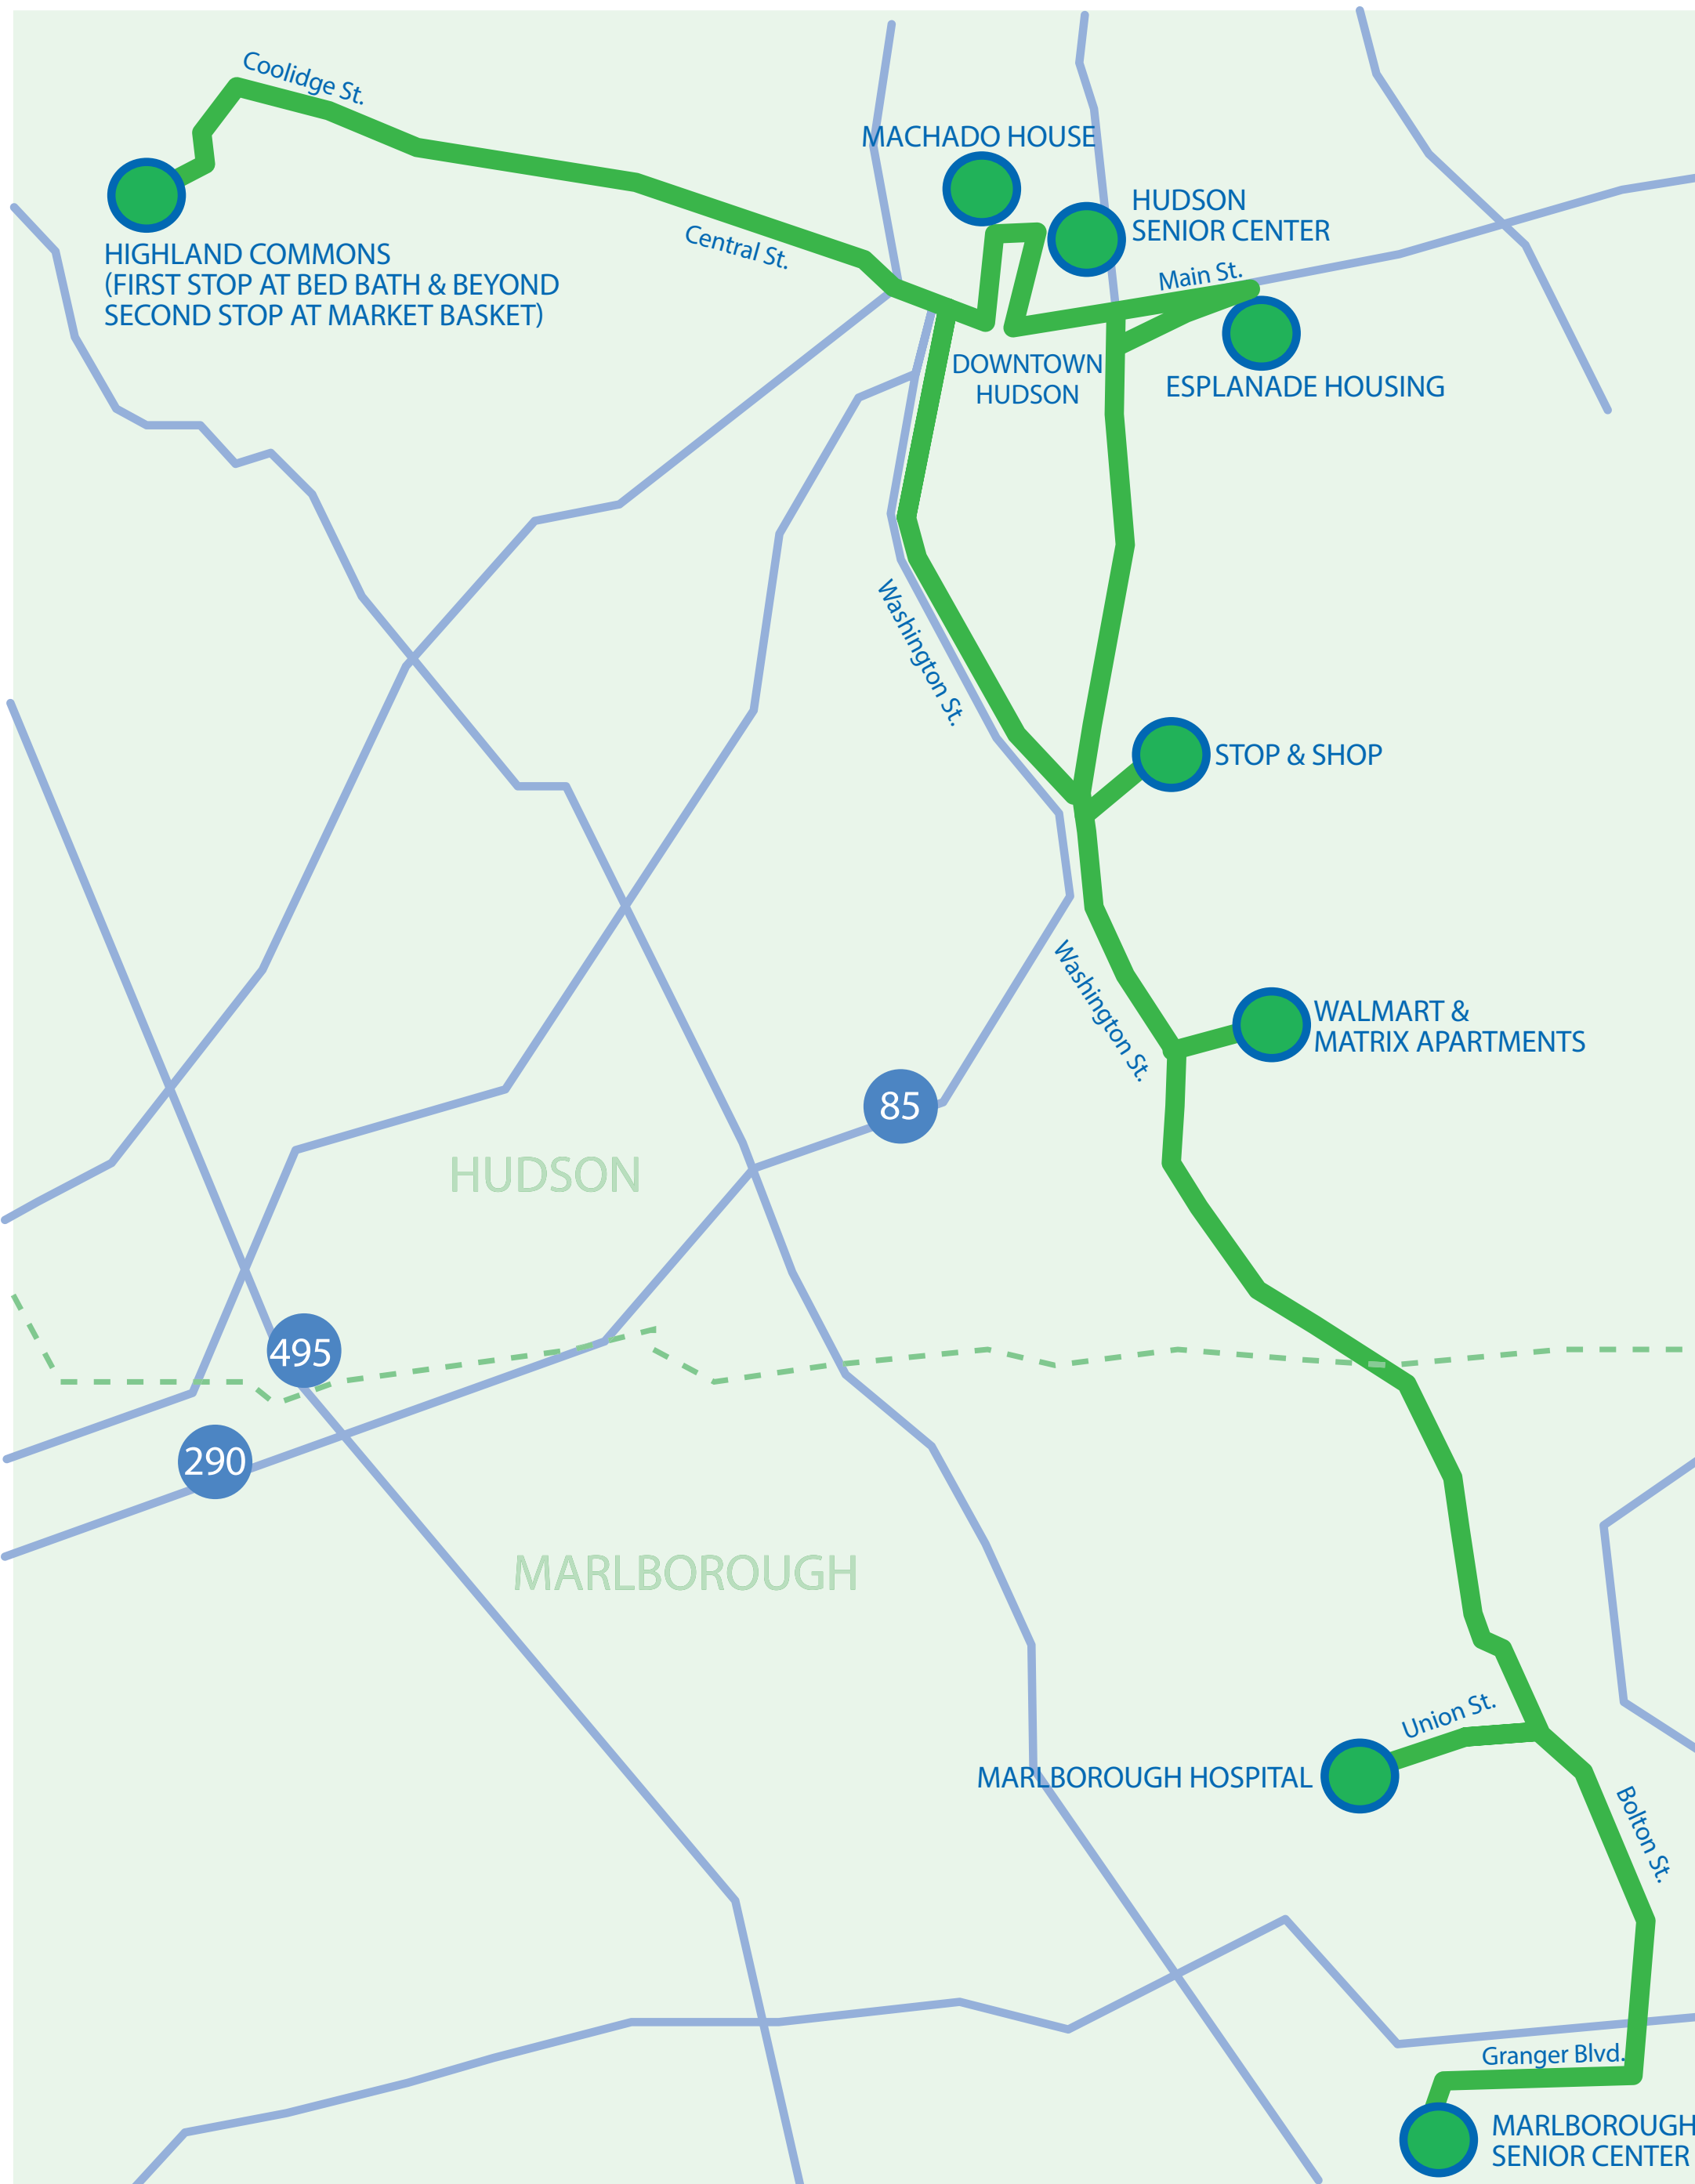

# MetroWest Regional Transit Authority Hudson Shuttle

v. 10.16

*This shuttle operates Monday through Friday, every other hour from the Marlborough Senior Center to the Hudson Senior Center with several stops in between.*

**Effective: October 31, 2016**

**No service provided on the following Holidays:**  
 New Year's Day  
 Patriot's Day  
 Memorial Day  
 Independence Day  
 Thanksgiving Day  
 Christmas Day

<b>Outbound (To Hudson)</b>						
Marlborough Senior Center	7:00 AM	9:00 AM	11:00 AM	1:00 PM	3:00 PM	5:00 PM
Marlborough Hospital	7:07 AM	9:07 AM	11:07 AM	1:07 PM	3:07 PM	5:07 PM
Hudson Walmart & Matrix Apartments	7:13 AM	9:13 AM	11:13 AM	1:13 PM	3:13 PM	5:13 PM
Hudson Stop n' Shop	7:16 AM	9:16 AM	11:16 AM	1:16 PM	3:16 PM	5:16 PM
Esplanade Housing	7:24 AM	9:24 AM	11:24 AM	1:24 PM	3:24 PM	5:24 PM
Downtown Hudson	7:25 AM	9:25 AM	11:25 AM	1:25 PM	3:25 PM	5:25PM
Hudson Senior Center	7:26 AM	9:26AM	11:26AM	1:26 PM	3:26 PM	5:26PM
Machado House - Peter's Grove Housing	7:27 AM	9:27 AM	11:27 AM	1:27 PM	3:27 PM	5:27 PM
Pope & Main Sts.						
Highland Commons	7:35 AM	9:35 AM	11:35 AM	1:35 PM	3:35 PM	5:35 PM
<b>Inbound (To Marlborough)</b>						
Hudson Senior Center	7:41 AM	9:41 AM	11:41 AM	1:41 PM	3:41 PM	5:41 PM
Machado House - Peter's Grove Housing	7:42 AM	9:42 AM	11:42 AM	1:42 PM	3:42 PM	5:42 PM
Downtown Hudson	7:43 AM	9:43 AM	11:43 AM	1:43 PM	3:43 PM	5:43 PM
Hudson Walmart & Matrix Apartments	7:51 AM	9:51 AM	11:51 AM	1:51 PM	3:51 PM	5:51 PM
Marlborough Hospital	7:57 AM	9:57 AM	11:57 AM	1:57 PM	3:57 PM	5:57 PM
Marlborough Senior Center	8:04 AM	10:04 AM	12:04 PM	2:04 PM	4:04PM	6:04PM

**MWRTA Blandin Hub: 15 Blandin Ave. Framingham, MA 01702**